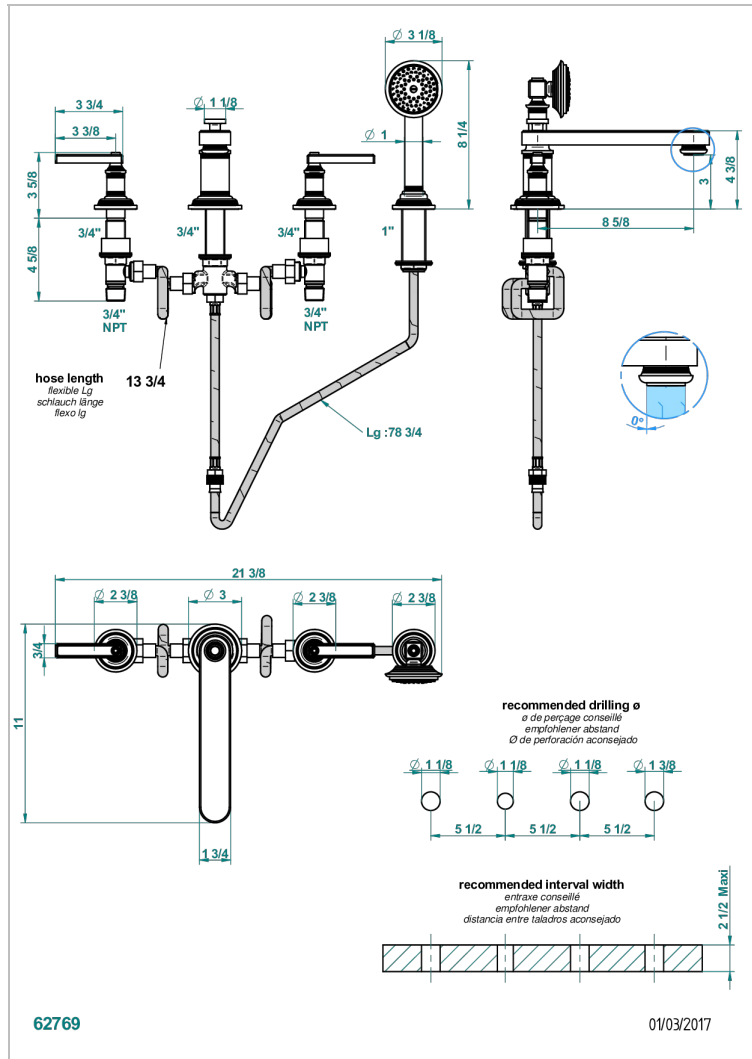

WEST COAST BLACK ONYX WITH LEVER

U9F-112BSGGB

Rim mounted 4 hole bath/shower mixer, diverter to low super goliath spout

CHARACTERISTIC

- ACS : 18ACCLY473

STANDARDS

AVAILABLE FINITIONS

Antique nickel - H28
Black ceram - D30
Blush PVD - H62
Brass color PVD - H49
Brown bronze color PVD - F33
Gold color PVD - H52

Graphite PVD - H64
Lacquered light bronze - D01
Matt Umber PVD - H67
Matt blush PVD - H60
Matt brass color PVD - H50
Matt brown bronze color PVD - F34

Matt chrome - C02
Matt gold - F07
Matt gold color PVD - H53
Matt graphite PVD - H65
Matt nickel (color finish) - C01
Matt nickel color PVD - H56