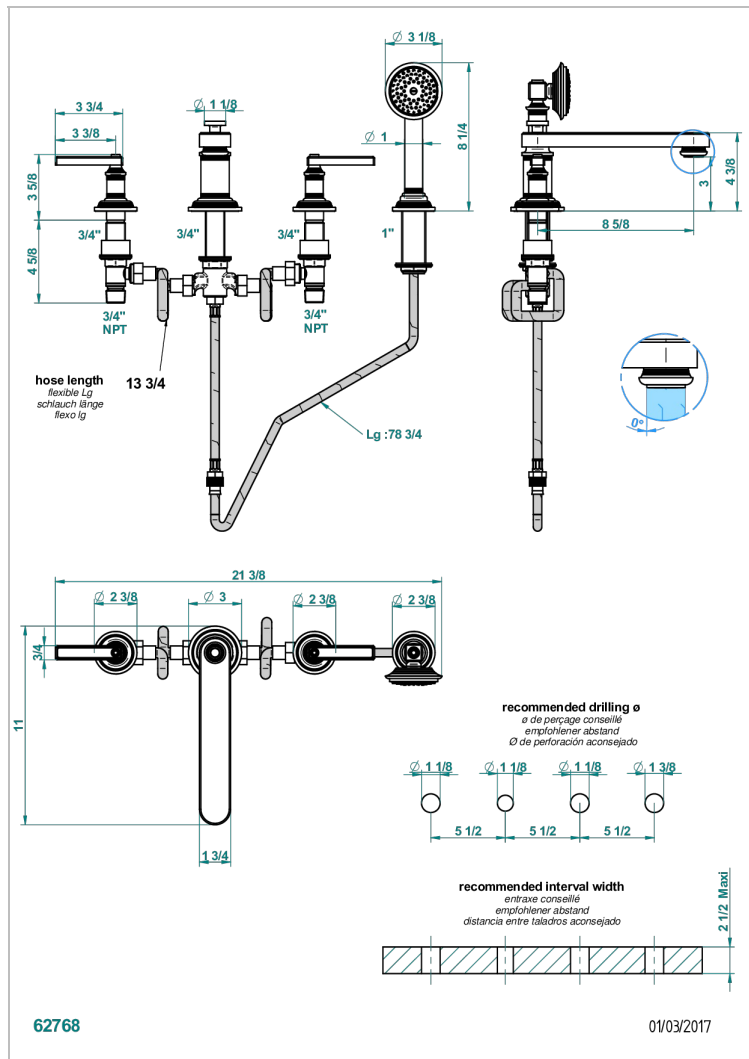

# WEST COAST METAL WITH LEVER HANDLES

U9B-112BSGBBUS

Roman tub set with low diverter spout and handshower, 3/4" valves

## CHARACTERISTIC

- West Coast Metal with lever handles
- Roman tub set with low diverter spout and handshower, 3/4" valves