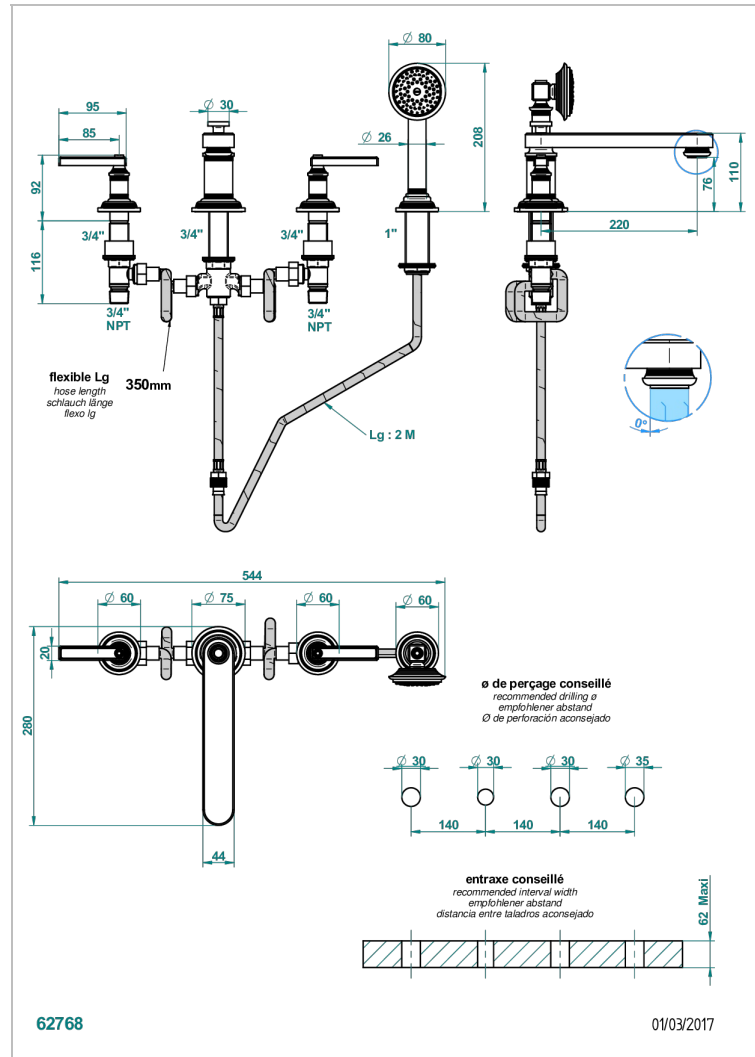

WEST COAST METAL WITH LEVER

U9B-112BSGBB

Rim mounted 4 hole bath/shower mixer, diverter to low super goliath spout

CHARACTERISTIC

- ACS : 18ACCLY473

STANDARDS

AVAILABLE FINITIONS

Antique nickel - H28
Black ceram - D30
Blush PVD - H62
Brass color PVD - H49
Brown bronze color PVD - F33
Gold color PVD - H52