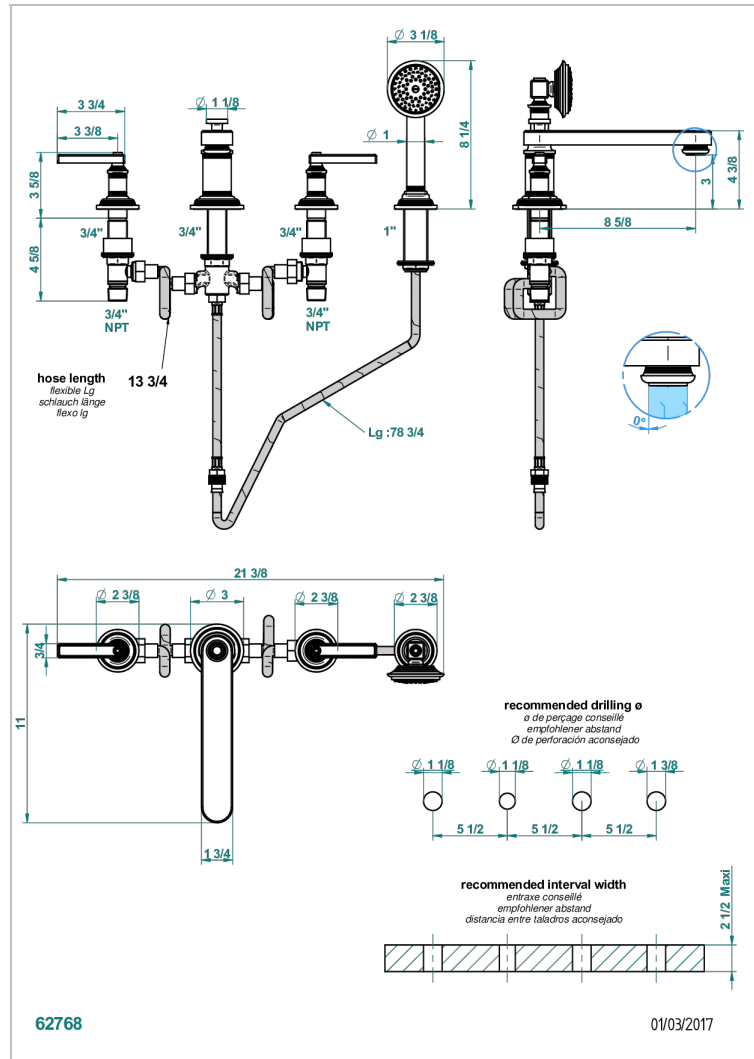

WEST COAST METAL WITH LEVER

U9B-112BSGGB

Rim mounted 4 hole bath/shower mixer, diverter to low super goliath spout

CHARACTERISTIC

- ACS : 18ACCLY473

STANDARDS

AVAILABLE FINITIONS

Antique nickel - H28
Black ceram - D30
Blush PVD - H62
Brass color PVD - H49
Brown bronze color PVD - F33
Gold color PVD - H52

Graphite PVD - H64
Lacquered light bronze - D01
Matt Umber PVD - H67
Matt blush PVD - H60
Matt brass color PVD - H50
Matt brown bronze color PVD - F34

Matt chrome - C02
Matt gold - F07
Matt gold color PVD - H53
Matt graphite PVD - H65
Matt nickel (color finish) - C01
Matt nickel color PVD - H56

Natural smoked Brass - A13
Nickel color PVD - H55
Polished chrome (color finish) - A02
Polished chrome with gold inlay - GA1
Polished gold (color finish) - F01
Polished nickel - B01

Soft gold - F30
Soft matt gold - F31
Umber PVD - H66
Varnished matt antique red copper (color finish) - H07