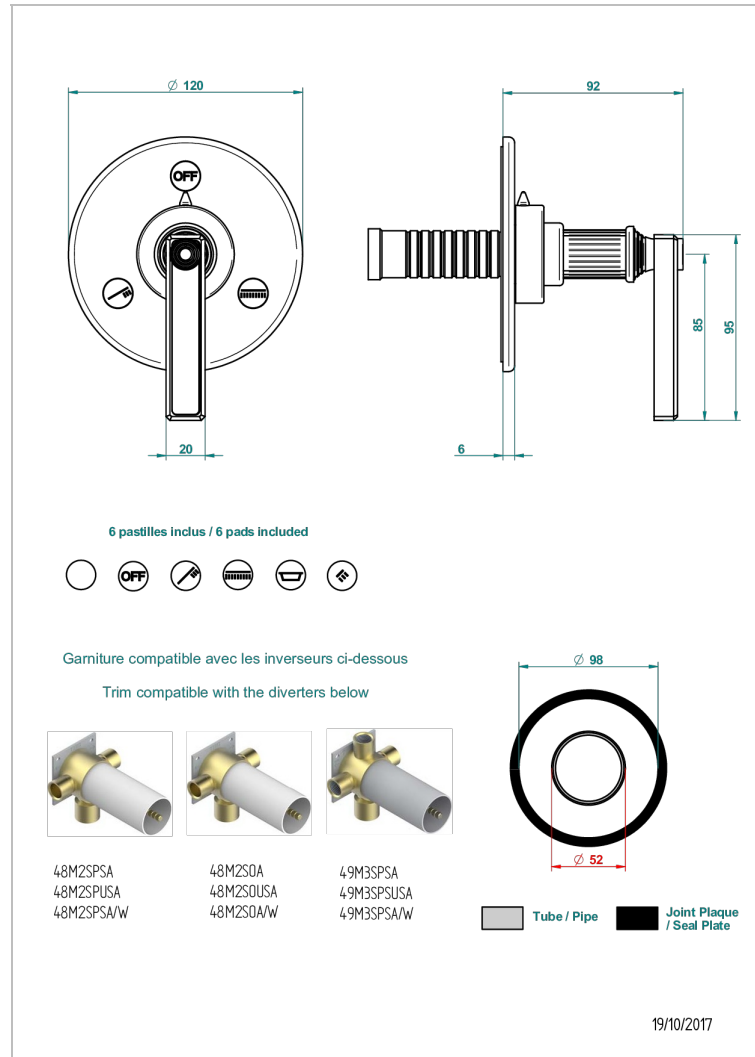

GRAND CENTRAL WHITE ONYX WITH LEVER HANDLES

U9S-48M2SB

Trim for wall mounted diverter - 2 ways ref.48M2 & 3 ways ref.49M3

CHARACTERISTIC

- Grand central White Onyx with lever handles
- Trim for wall mounted diverter - 2 ways ref.48M2 & 3 ways ref.49M3

RELATED SKU'S

- Ref. G00-48M2SOUSA Wall mounted 3-way diverter with ceramic cartridge for concealed installation- 1 inlet 3/4" and 2 outlets 1/2" without shared ports no stop position - no trim
- Ref. G00-48M2SPSUSA Wall mounted 3-way diverter with ceramic cartridge for concealed installation- 1 inlet 3/4" and 2 outlets 1/2" with positive top, no shared ports - no trim
- Ref. G00-49M3SPSUSA Wall mounted 4-way diverter with ceramic cartridge for concealed installation- 1 inlet 3/4" and 3 outlets 1/2" with positive top, no shared ports - no trim