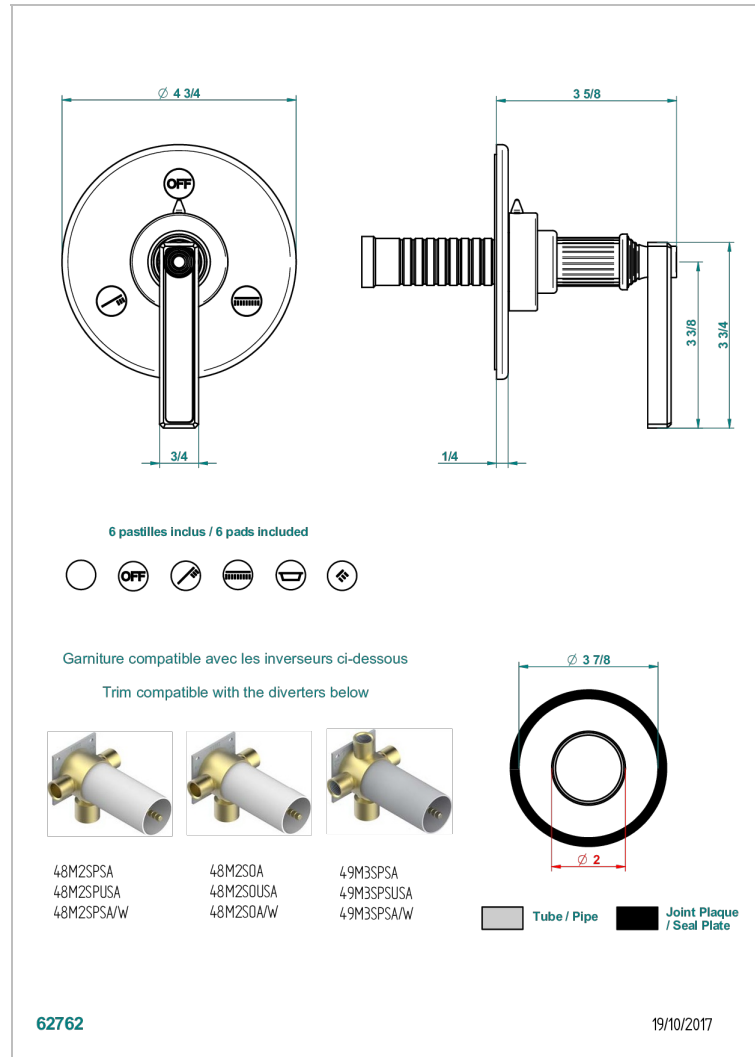

GRAND CENTRAL WHITE ONYX WITH LEVER HANDLES

U9S-48M2SB

Trim for wall mounted diverter - 2 ways ref.48M2 & 3 ways ref.49M3

CHARACTERISTIC

- Grand central White Onyx with lever handles
- Trim for wall mounted diverter - 2 ways ref.48M2 & 3 ways ref.49M3

RELATED SKU'S

- Ref. G00-48M2SOUSA Wall mounted 3-way diverter with ceramic cartridge for concealed installation- 1 inlet 3/4" and 2 outlets 1/2" without shared ports no stop position - no trim
- Ref. G00-48M2SPSUSA Wall mounted 3-way diverter with ceramic cartridge for concealed installation- 1 inlet 3/4" and 2 outlets 1/2" with positive top, no shared ports - no trim
- Ref. G00-49M3SPSUSA Wall mounted 4-way diverter with ceramic cartridge for concealed installation- 1 inlet 3/4" and 3 outlets 1/2" with positive top, no shared ports - no trim