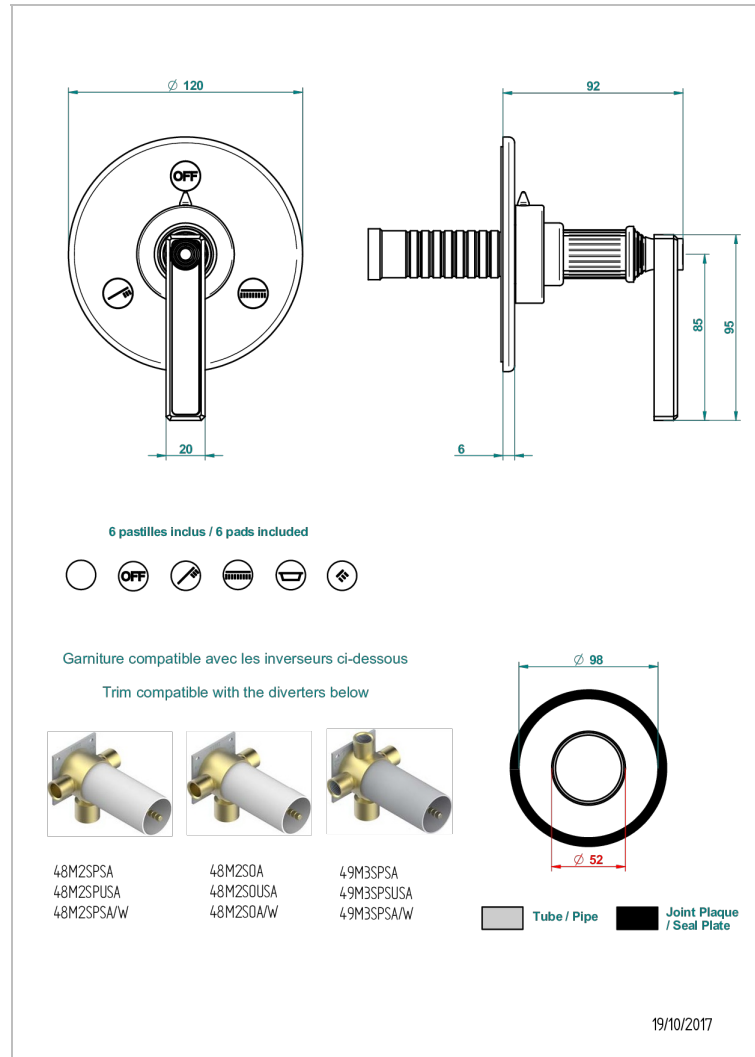

# GRAND CENTRAL BLACK ONYX WITH LEVER HANDLES

U9N-48M2SB

Trim for wall mounted diverter - 2 ways ref.48M2 & 3 ways ref.49M3

## CHARACTERISTIC

- Grand central Black Onyx with lever handles
- Trim for wall mounted diverter - 2 ways ref.48M2 & 3 ways ref.49M3

## RELATED SKU'S

- Ref. G00-48M2SOUSA Wall mounted 3-way diverter with ceramic cartridge for concealed installation- 1 inlet 3/4" and 2 outlets 1/2" without shared ports no stop position - no trim
- Ref. G00-48M2SPSUSA Wall mounted 3-way diverter with ceramic cartridge for concealed installation- 1 inlet 3/4" and 2 outlets 1/2" with positive top, no shared ports - no trim
- Ref. G00-49M3SPSUSA Wall mounted 4-way diverter with ceramic cartridge for concealed installation- 1 inlet 3/4" and 3 outlets 1/2" with positive top, no shared ports - no trim