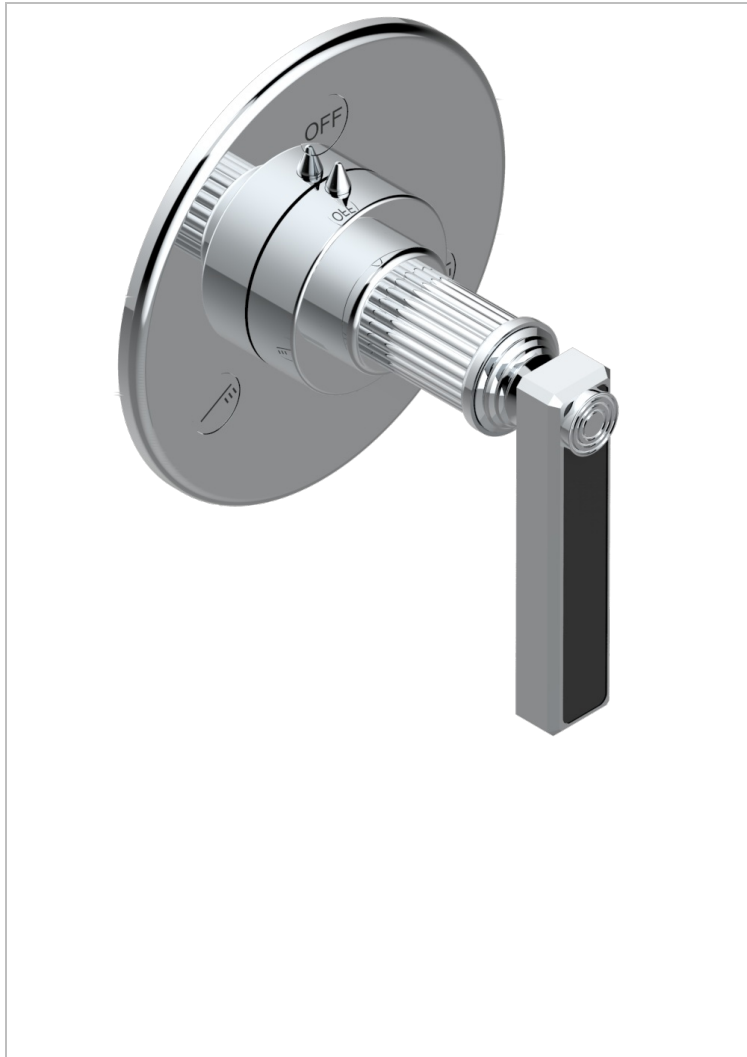

GRAND CENTRAL BLACK ONYX WITH LEVER HANDLES

U9N-48M2SB

Trim for wall mounted diverter - 2 ways ref.48M2 & 3 ways ref.49M3

CHARACTERISTIC

- Grand central Black Onyx with lever handles
- Trim for wall mounted diverter - 2 ways ref.48M2 & 3 ways ref.49M3

RELATED SKU'S

- Ref. G00-48M2SOUSA Wall mounted 3-way diverter with ceramic cartridge for concealed installation- 1 inlet $\frac{3}{4}$ " and 2 outlets $\frac{1}{2}$ " without shared ports no stop position - no trim
- Ref. G00-48M2SPSUSA Wall mounted 3-way diverter with ceramic cartridge for concealed installation- 1 inlet $\frac{3}{4}$ " and 2 outlets $\frac{1}{2}$ " with positive top, no shared ports - no trim
- Ref. G00-49M3SPSUSA Wall mounted 4-way diverter with ceramic cartridge for concealed installation- 1 inlet $\frac{3}{4}$ " and 3 outlets $\frac{1}{2}$ " with positive top, no shared ports - no trim