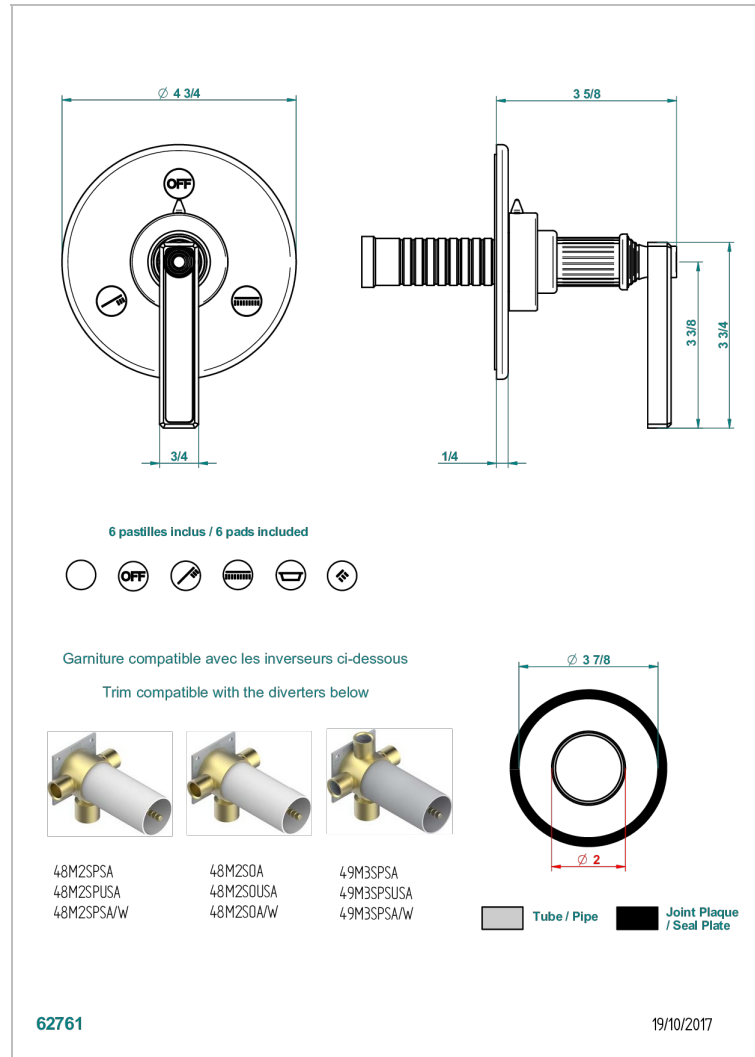

GRAND CENTRAL BLACK ONYX WITH LEVER HANDLES

U9N-48M2SB

Trim for wall mounted diverter - 2 ways ref.48M2 & 3 ways ref.49M3

CHARACTERISTIC

- Grand central Black Onyx with lever handles
- Trim for wall mounted diverter - 2 ways ref.48M2 & 3 ways ref.49M3

RELATED SKU'S

- Ref. G00-48M2SOUSA Wall mounted 3-way diverter with ceramic cartridge for concealed installation- 1 inlet $\frac{3}{4}$ " and 2 outlets $\frac{1}{2}$ " without shared ports no stop position - no trim
- Ref. G00-48M2SPSUSA Wall mounted 3-way diverter with ceramic cartridge for concealed installation- 1 inlet $\frac{3}{4}$ " and 2 outlets $\frac{1}{2}$ " with positive top, no shared ports - no trim
- Ref. G00-49M3SPSUSA Wall mounted 4-way diverter with ceramic cartridge for concealed installation- 1 inlet $\frac{3}{4}$ " and 3 outlets $\frac{1}{2}$ " with positive top, no shared ports - no trim