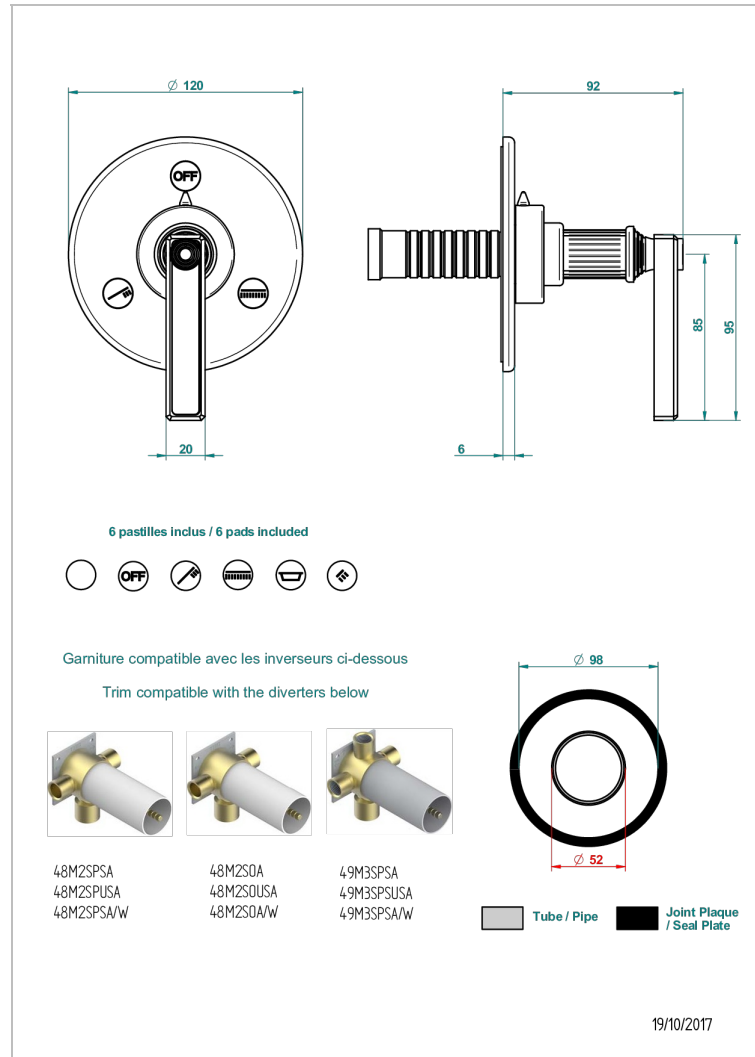

GRAND CENTRAL BLACK ONYX WITH LEVER

U9N-48M2SB

Trim for wall mounted diverter, 2 ways - ref. 48M2 and 3 ways - ref. 49M3

19/10/2017

CHARACTERISTIC

- Grand central Black Onyx with lever
- Trim for wall mounted diverter, 2 ways - ref. 48M2 and 3 ways - ref. 49M3

RELATED SKU'S

- Ref. G00-48M2SOA Wall mounted 3-way diverter with ceramic cartridge for concealed installation- 1 inlet 3/4" and 2 outlets 1/2" without stop position, without trim
- Ref. G00-48M2SPSA Wall mounted 3-way diverter with ceramic cartridge for concealed installation, 1 inlet 3/4" and 2 outlets 1/2" with stop position, without trim
- Ref. G00-49M3SPSA Wall mounted 4-way diverter with ceramic cartridge for concealed installation- 1 inlet 3/4" and 3 outlets 1/2" with stop position, without trim