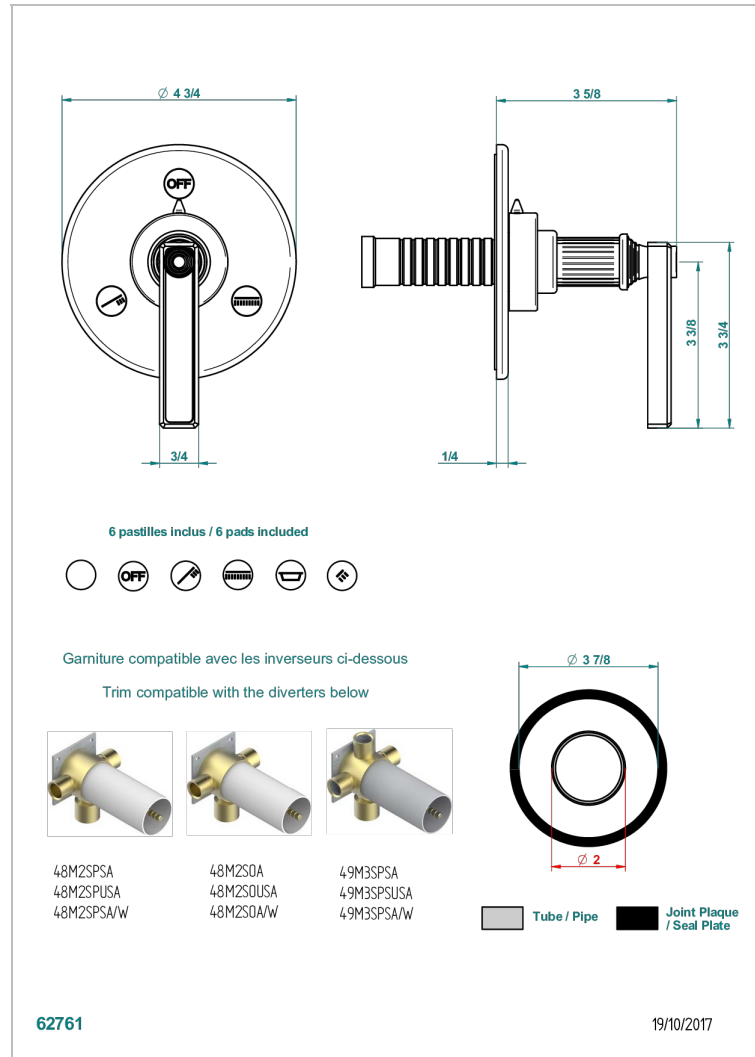

GRAND CENTRAL BLACK ONYX WITH LEVER

U9N-48M2SB

Trim for wall mounted diverter, 2 ways - ref. 48M2 and 3 ways - ref. 49M3

CHARACTERISTIC

- Grand central Black Onyx with lever
- Trim for wall mounted diverter, 2 ways - ref. 48M2 and 3 ways - ref. 49M3

RELATED SKU'S

- Ref. G00-48M2SOA Wall mounted 3-way diverter with ceramic cartridge for concealed installation- 1 inlet 3/4" and 2 outlets 1/2" without stop position, without trim
- Ref. G00-48M2SPSA Wall mounted 3-way diverter with ceramic cartridge for concealed installation, 1 inlet 3/4" and 2 outlets 1/2" with stop position, without trim
- Ref. G00-49M3SPSA Wall mounted 4-way diverter with ceramic cartridge for concealed installation- 1 inlet 3/4" and 3 outlets 1/2" with stop position, without trim