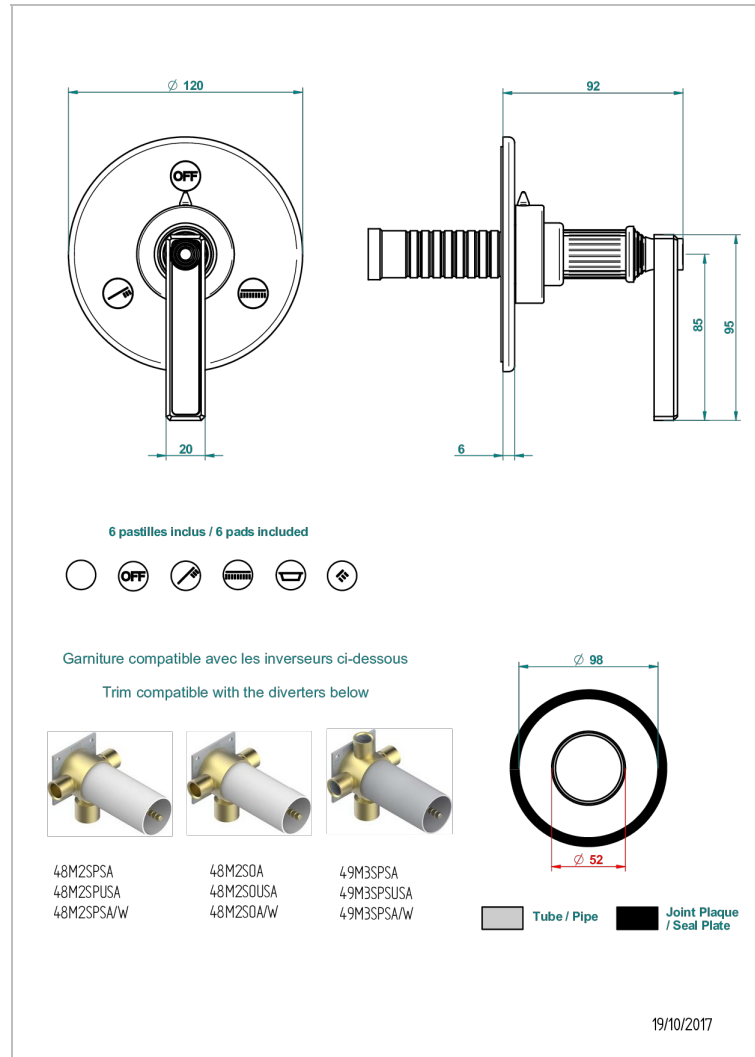

GRAND CENTRAL METAL WITH LEVER HANDLES

U9L-48M2SB

Trim for wall mounted diverter - 2 ways ref.48M2 & 3 ways ref.49M3

CHARACTERISTIC

- Grand central Metal with lever handles
- Trim for wall mounted diverter - 2 ways ref.48M2 & 3 ways ref.49M3

RELATED SKU'S

- Ref. G00-48M2SOUSA Wall mounted 3-way diverter with ceramic cartridge for concealed installation- 1 inlet 3/4" and 2 outlets 1/2" without shared ports no stop position - no trim
- Ref. G00-48M2SPSUSA Wall mounted 3-way diverter with ceramic cartridge for concealed installation- 1 inlet 3/4" and 2 outlets 1/2" with positive top, no shared ports - no trim
- Ref. G00-49M3SPSUSA Wall mounted 4-way diverter with ceramic cartridge for concealed installation- 1 inlet 3/4" and 3 outlets 1/2" with positive top, no shared ports - no trim