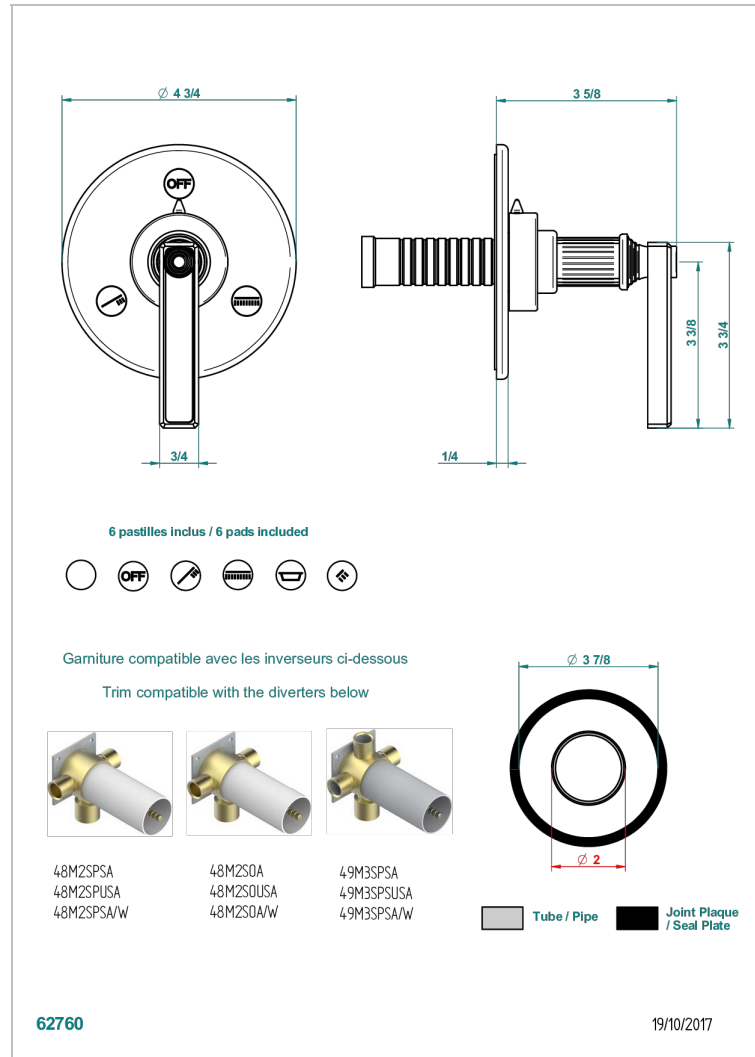

GRAND CENTRAL METAL WITH LEVER HANDLES

U9L-48M2SB

Trim for wall mounted diverter - 2 ways ref.48M2 & 3 ways ref.49M3

CHARACTERISTIC

- Grand central Metal with lever handles
- Trim for wall mounted diverter - 2 ways ref.48M2 & 3 ways ref.49M3

RELATED SKU'S

- Ref. G00-48M2SOUSA Wall mounted 3-way diverter with ceramic cartridge for concealed installation- 1 inlet 3/4" and 2 outlets 1/2" without shared ports no stop position - no trim
- Ref. G00-48M2SPSUSA Wall mounted 3-way diverter with ceramic cartridge for concealed installation- 1 inlet 3/4" and 2 outlets 1/2" with positive top, no shared ports - no trim
- Ref. G00-49M3SPSUSA Wall mounted 4-way diverter with ceramic cartridge for concealed installation- 1 inlet 3/4" and 3 outlets 1/2" with positive top, no shared ports - no trim