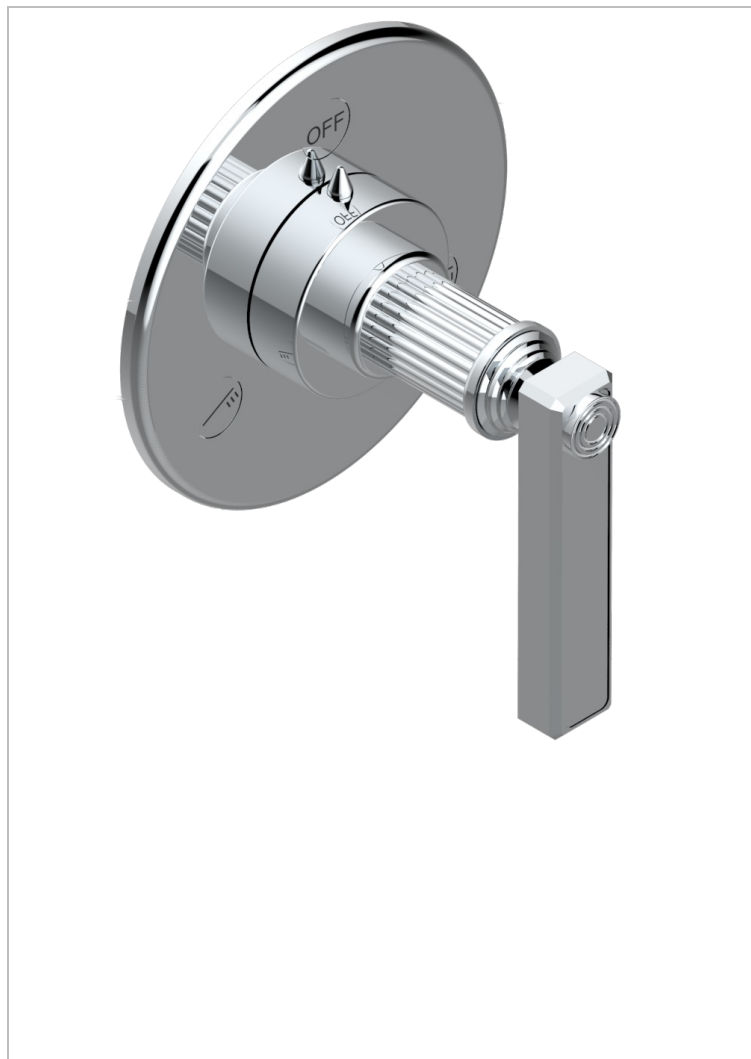

GRAND CENTRAL METAL WITH LEVER

U9L-48M2SB

Trim for wall mounted diverter, 2 ways - ref. 48M2 and 3 ways - ref. 49M3

CHARACTERISTIC

- Grand central Metal with lever
- Trim for wall mounted diverter, 2 ways - ref. 48M2 and 3 ways - ref. 49M3

RELATED SKU'S

- Ref. G00-48M2SOA Wall mounted 3-way diverter with ceramic cartridge for concealed installation- 1 inlet 3/4" and 2 outlets 1/2" without stop position, without trim
- Ref. G00-48M2SPSA Wall mounted 3-way diverter with ceramic cartridge for concealed installation, 1 inlet 3/4" and 2 outlets 1/2" with stop position, without trim
- Ref. G00-49M3SPSA Wall mounted 4-way diverter with ceramic cartridge for concealed installation- 1 inlet 3/4" and 3 outlets 1/2" with stop position, without trim

AVAILABLE FINITIONS

Antique nickel - H28
Black ceram - D30
Blush PVD - H62
Brass color PVD - H49
Brown bronze color PVD - F33
Gold color PVD - H52

Graphite PVD - H64
Lacquered light bronze - D01
Matt Umber PVD - H67
Matt blush PVD - H60
Matt brass color PVD - H50
Matt brown bronze color PVD - F34