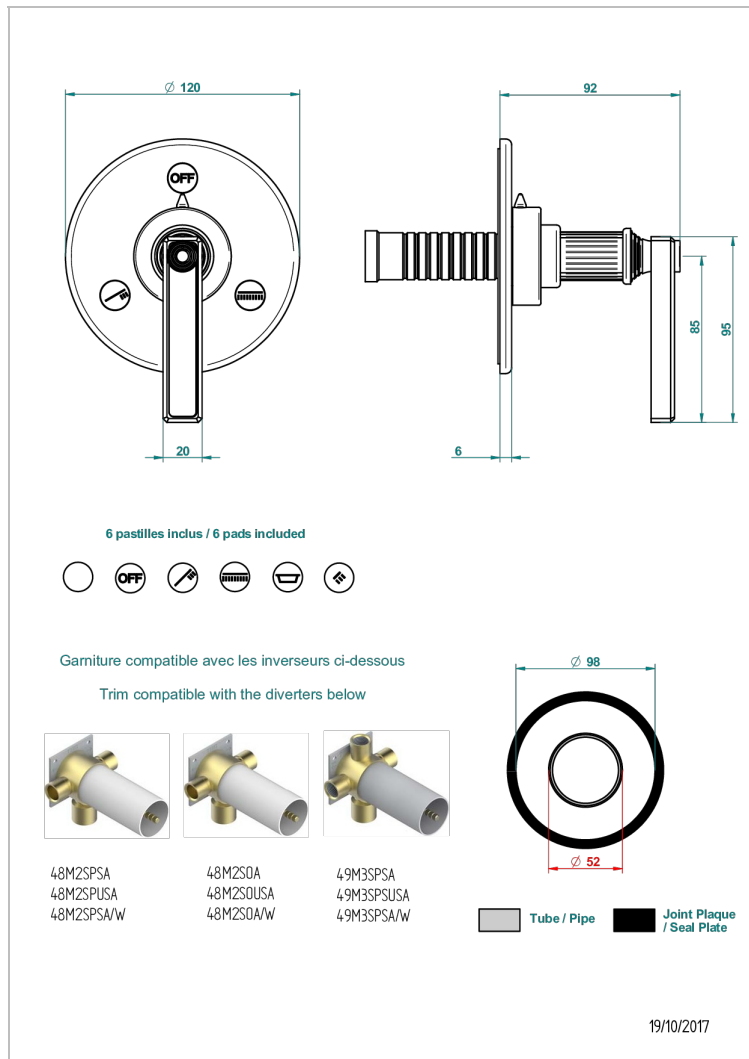

GRAND CENTRAL METAL WITH LEVER

U9L-48M2SB

Trim for wall mounted diverter, 2 ways - ref. 48M2 and 3 ways - ref. 49M3

CHARACTERISTIC

- Grand central Metal with lever
- Trim for wall mounted diverter, 2 ways - ref. 48M2 and 3 ways - ref. 49M3

RELATED SKU'S

- Ref. G00-48M2SOA Wall mounted 3-way diverter with ceramic cartridge for concealed installation- 1 inlet 3/4" and 2 outlets 1/2" without stop position, without trim
- Ref. G00-48M2SPSA Wall mounted 3-way diverter with ceramic cartridge for concealed installation, 1 inlet 3/4" and 2 outlets 1/2" with stop position, without trim
- Ref. G00-49M3SPSA Wall mounted 4-way diverter with ceramic cartridge for concealed installation- 1 inlet 3/4" and 3 outlets 1/2" with stop position, without trim