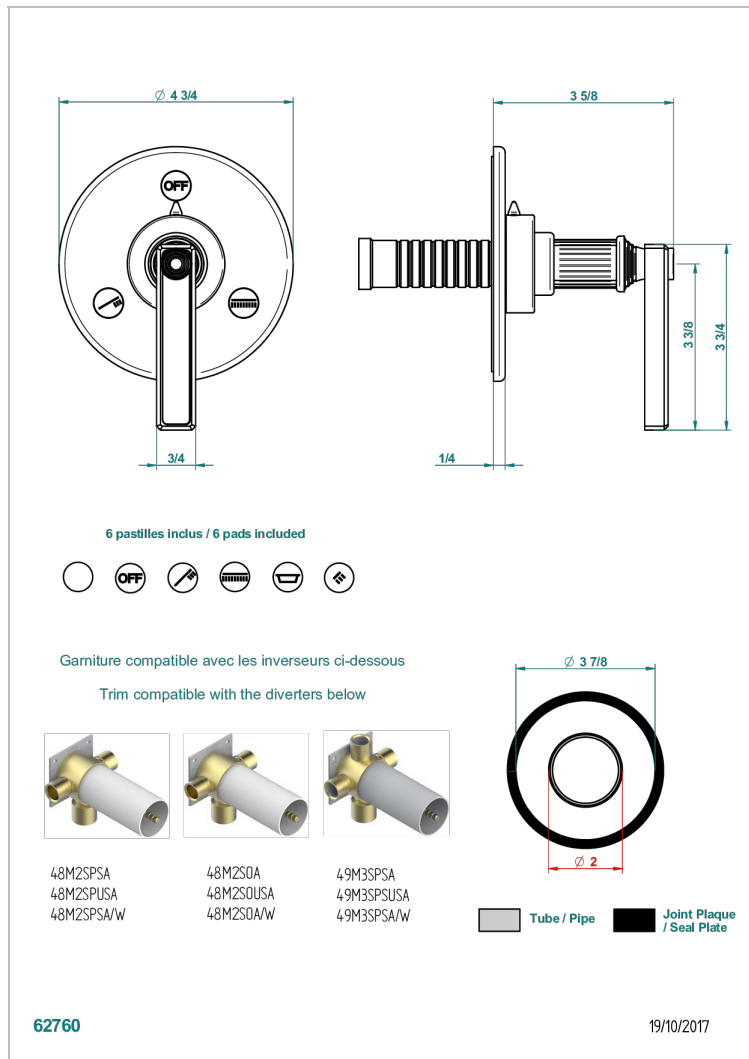

# GRAND CENTRAL METAL WITH LEVER

U9L-48M2SB

Trim for wall mounted diverter, 2 ways - ref. 48M2 and 3 ways - ref. 49M3

## CHARACTERISTIC

- Grand central Metal with lever
- Trim for wall mounted diverter, 2 ways - ref. 48M2 and 3 ways - ref. 49M3

## RELATED SKU'S

- Ref. G00-48M2SOA Wall mounted 3-way diverter with ceramic cartridge for concealed installation- 1 inlet 3/4" and 2 outlets 1/2" without stop position, without trim
- Ref. G00-48M2SPSA Wall mounted 3-way diverter with ceramic cartridge for concealed installation, 1 inlet 3/4" and 2 outlets 1/2" with stop position, without trim
- Ref. G00-49M3SPSA Wall mounted 4-way diverter with ceramic cartridge for concealed installation- 1 inlet 3/4" and 3 outlets 1/2" with stop position, without trim