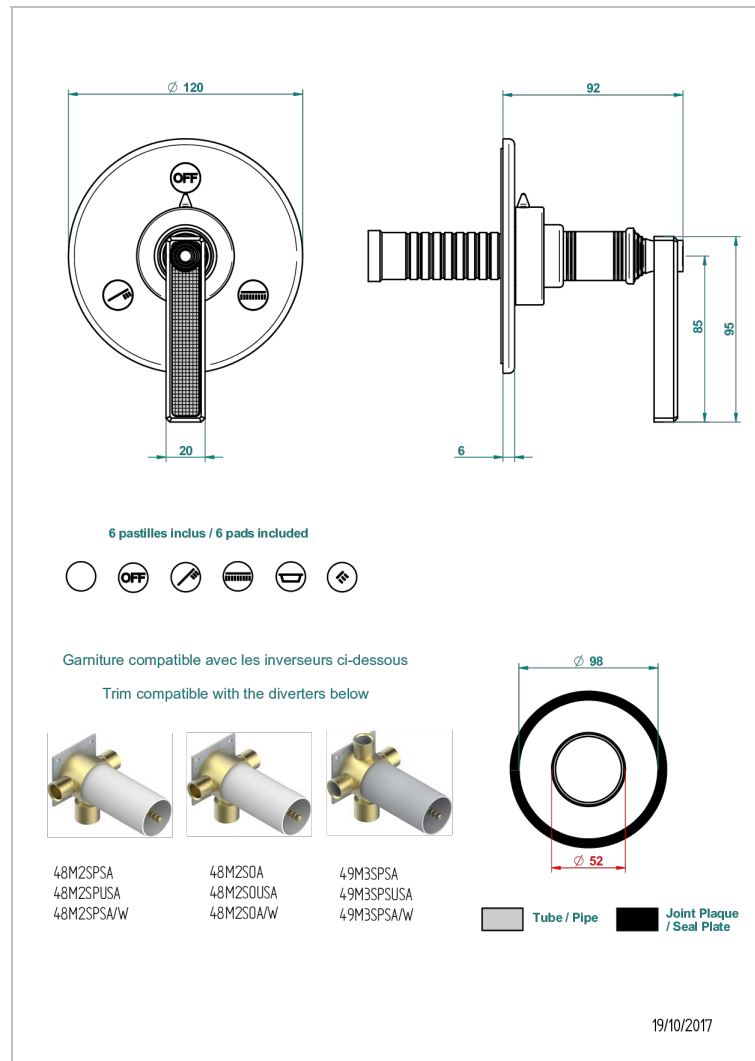

WEST COAST WITH GUILLOCHE DECOR WITH LEVER HANDLES

U9D-48M2SB

Trim for wall mounted diverter - 2 ways ref.48M2 & 3 ways ref.49M3

19/10/2017

CHARACTERISTIC

- West coast with Guilloché decor with lever handles
- Trim for wall mounted diverter - 2 ways ref.48M2 & 3 ways ref.49M3

RELATED SKU'S

- Ref. G00-48M2SOUSA Wall mounted 3-way diverter with ceramic cartridge for concealed installation- 1 inlet 3/4" and 2 outlets 1/2" without shared ports no stop position - no trim
- Ref. G00-48M2SPSUSA Wall mounted 3-way diverter with ceramic cartridge for concealed installation- 1 inlet 3/4" and 2 outlets 1/2" with positive top, no shared ports - no trim
- Ref. G00-49M3SPSUSA Wall mounted 4-way diverter with ceramic cartridge for concealed installation- 1 inlet 3/4" and 3 outlets 1/2" with positive top, no shared ports - no trim