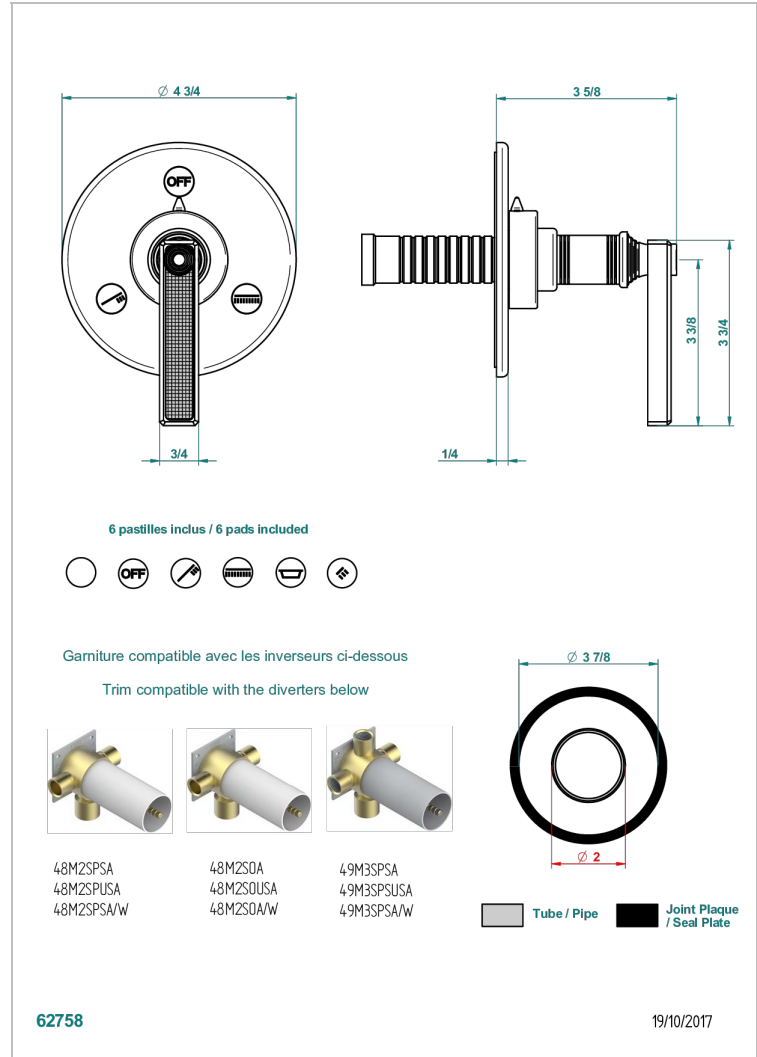

WEST COAST WITH GUILLOCHE DECOR WITH LEVER HANDLES

U9D-48M2SB

Trim for wall mounted diverter - 2 ways ref.48M2 & 3 ways ref.49M3

CHARACTERISTIC

- West coast with Guilloché decor with lever handles
- Trim for wall mounted diverter - 2 ways ref.48M2 & 3 ways ref.49M3

RELATED SKU'S

- Ref. G00-48M2SOUSA Wall mounted 3-way diverter with ceramic cartridge for concealed installation- 1 inlet $\frac{3}{4}$ " and 2 outlets $\frac{1}{2}$ " without shared ports no stop position - no trim
- Ref. G00-48M2SPSUSA Wall mounted 3-way diverter with ceramic cartridge for concealed installation- 1 inlet $\frac{3}{4}$ " and 2 outlets $\frac{1}{2}$ " with positive top, no shared ports - no trim
- Ref. G00-49M3SPSUSA Wall mounted 4-way diverter with ceramic cartridge for concealed installation- 1 inlet $\frac{3}{4}$ " and 3 outlets $\frac{1}{2}$ " with positive top, no shared ports - no trim