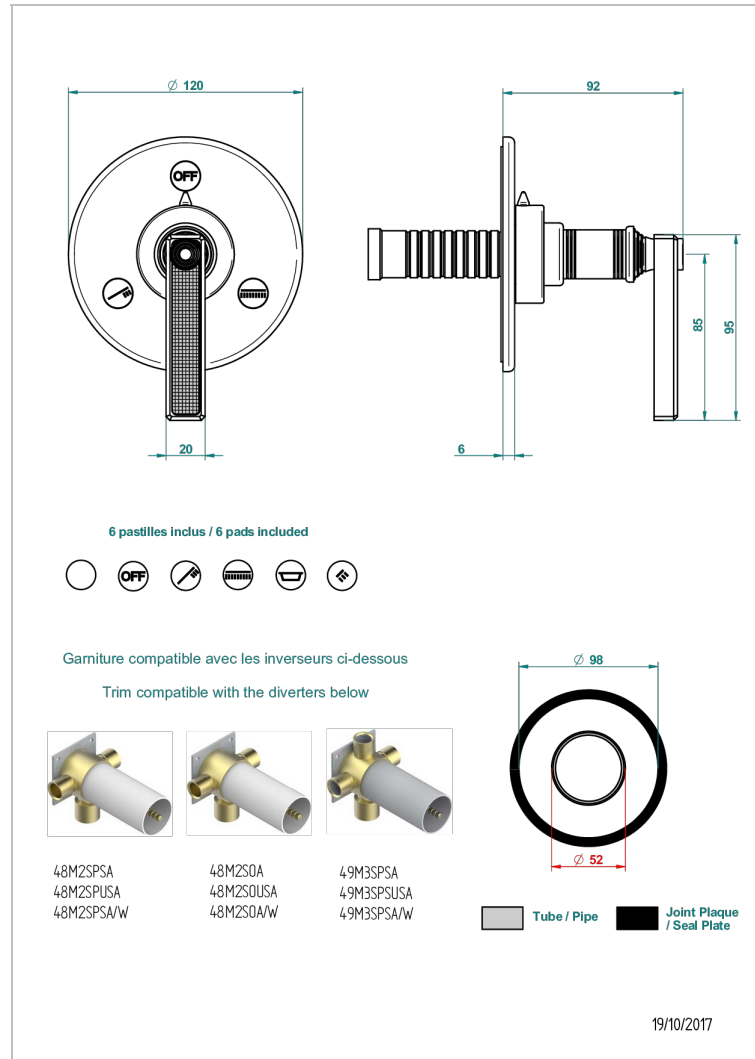

WEST COAST WITH GUILLOCHE DECOR WITH LEVER

U9D-48M2SB

Trim for wall mounted diverter, 2 ways - ref. 48M2 and 3 ways - ref. 49M3

CHARACTERISTIC

- West coast with Guilloché decor with lever
- Trim for wall mounted diverter, 2 ways - ref. 48M2 and 3 ways - ref. 49M3

RELATED SKU'S

- Ref. G00-48M2SOA Wall mounted 3-way diverter with ceramic cartridge for concealed installation- 1 inlet 3/4" and 2 outlets 1/2" without stop position, without trim
- Ref. G00-48M2SPSA Wall mounted 3-way diverter with ceramic cartridge for concealed installation, 1 inlet 3/4" and 2 outlets 1/2" with stop position, without trim
- Ref. G00-49M3SPSA Wall mounted 4-way diverter with ceramic cartridge for concealed installation- 1 inlet 3/4" and 3 outlets 1/2" with stop position, without trim