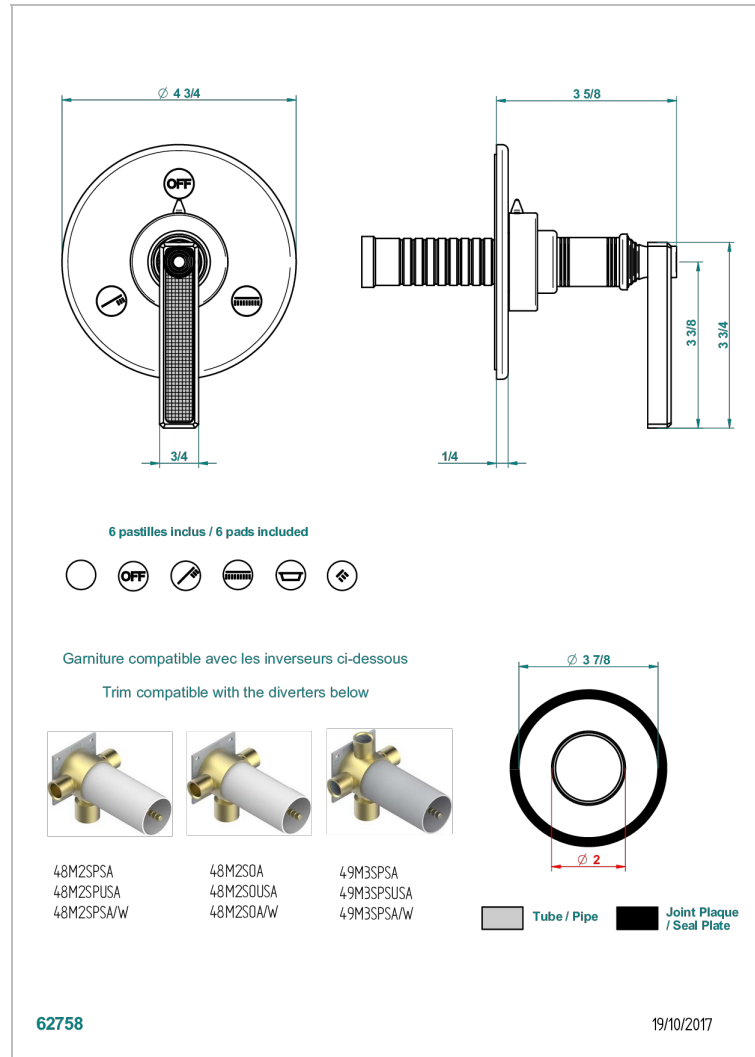

# WEST COAST WITH GUILLOCHE DECOR WITH LEVER

U9D-48M2SB

Trim for wall mounted diverter, 2 ways - ref. 48M2 and 3 ways - ref. 49M3

## CHARACTERISTIC

- West coast with Guilloché decor with lever
- Trim for wall mounted diverter, 2 ways - ref. 48M2 and 3 ways - ref. 49M3

## RELATED SKU'S

- Ref. G00-48M2SOA Wall mounted 3-way diverter with ceramic cartridge for concealed installation- 1 inlet 3/4" and 2 outlets 1/2" without stop position, without trim
- Ref. G00-48M2SPSA Wall mounted 3-way diverter with ceramic cartridge for concealed installation, 1 inlet 3/4" and 2 outlets 1/2" with stop position, without trim
- Ref. G00-49M3SPSA Wall mounted 4-way diverter with ceramic cartridge for concealed installation- 1 inlet 3/4" and 3 outlets 1/2" with stop position, without trim