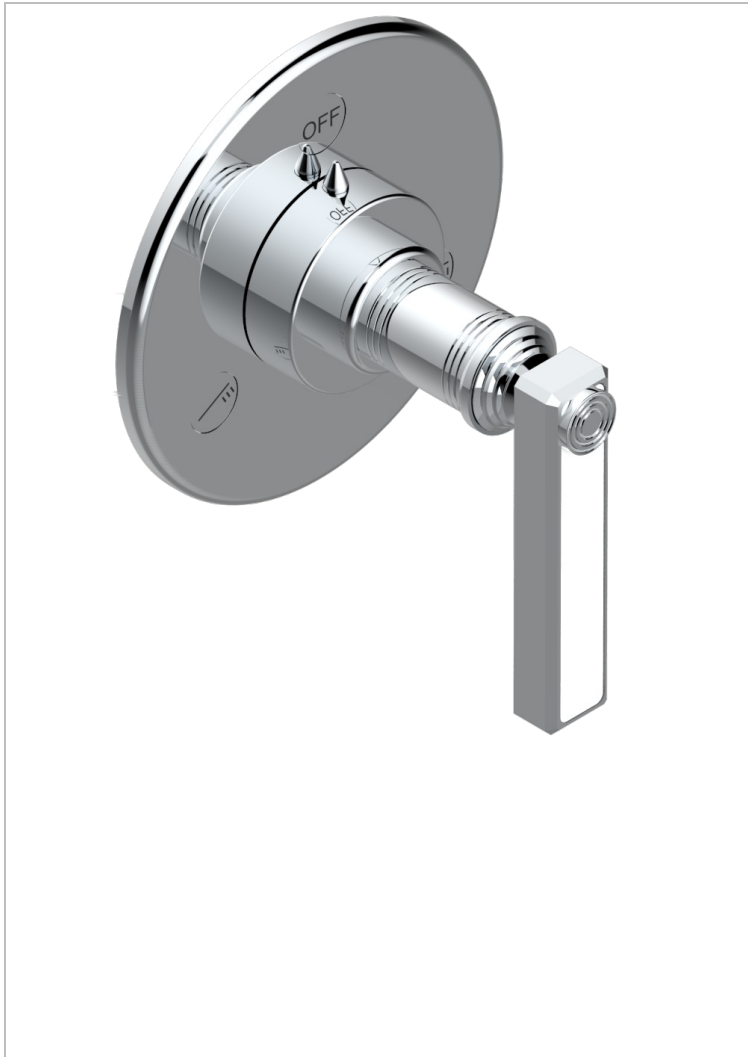

WEST COAST WHITE ONYX WITH LEVER HANDLES

U9H-48M2SB

Trim for wall mounted diverter - 2 ways ref.48M2 & 3 ways ref.49M3

CHARACTERISTIC

- West Coast White Onyx with lever handles
- Trim for wall mounted diverter - 2 ways ref.48M2 & 3 ways ref.49M3

RELATED SKU'S

- Ref. G00-48M2SOUSA Wall mounted 3-way diverter with ceramic cartridge for concealed installation- 1 inlet 3/4" and 2 outlets 1/2" without shared ports no stop position - no trim
- Ref. G00-48M2SPSUSA Wall mounted 3-way diverter with ceramic cartridge for concealed installation- 1 inlet 3/4" and 2 outlets 1/2" with positive top, no shared ports - no trim
- Ref. G00-49M3SPSUSA Wall mounted 4-way diverter with ceramic cartridge for concealed installation- 1 inlet 3/4" and 3 outlets 1/2" with positive top, no shared ports - no trim