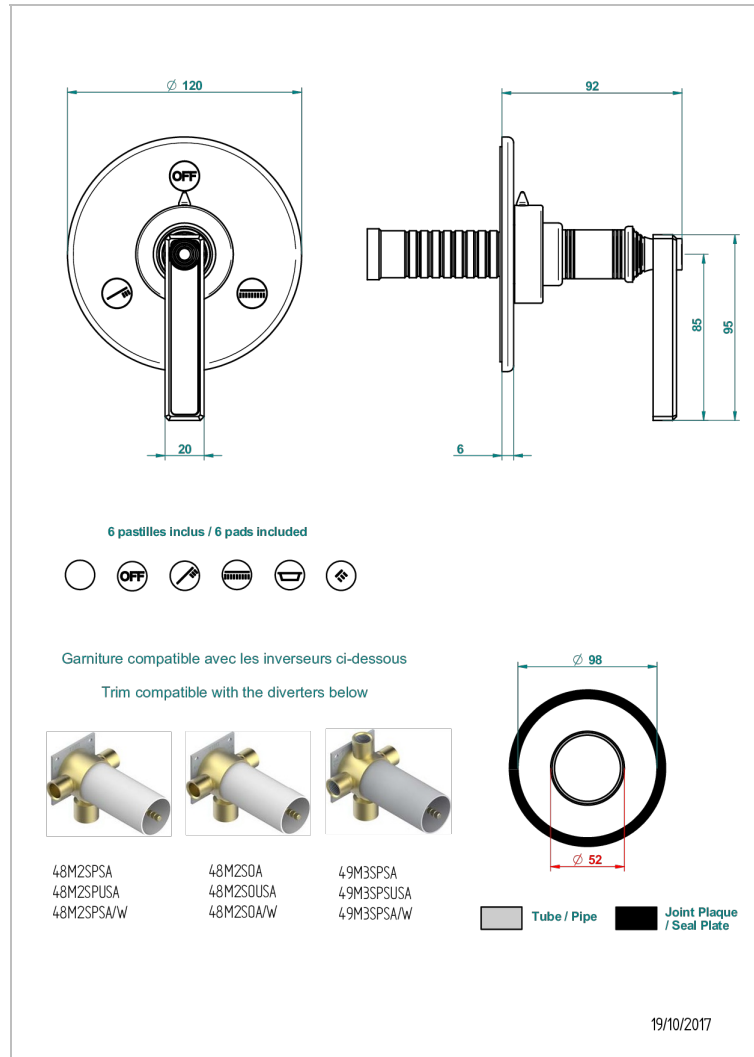

WEST COAST WHITE ONYX WITH LEVER HANDLES

U9H-48M2SB

Trim for wall mounted diverter - 2 ways ref.48M2 & 3 ways ref.49M3

CHARACTERISTIC

- West Coast White Onyx with lever handles
- Trim for wall mounted diverter - 2 ways ref.48M2 & 3 ways ref.49M3

RELATED SKU'S

- Ref. G00-48M2SOUSA Wall mounted 3-way diverter with ceramic cartridge for concealed installation- 1 inlet 3/4" and 2 outlets 1/2" without shared ports no stop position - no trim
- Ref. G00-48M2SPSUSA Wall mounted 3-way diverter with ceramic cartridge for concealed installation- 1 inlet 3/4" and 2 outlets 1/2" with positive top, no shared ports - no trim
- Ref. G00-49M3SPSUSA Wall mounted 4-way diverter with ceramic cartridge for concealed installation- 1 inlet 3/4" and 3 outlets 1/2" with positive top, no shared ports - no trim