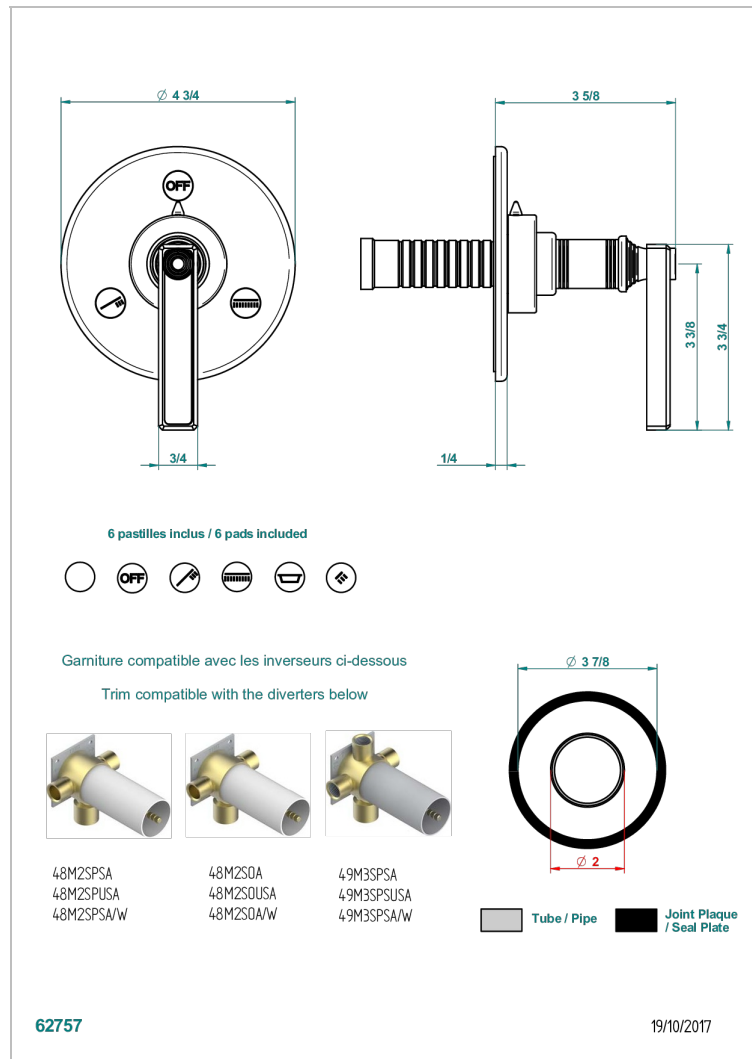

WEST COAST WHITE ONYX WITH LEVER HANDLES

U9H-48M2SB

Trim for wall mounted diverter - 2 ways ref.48M2 & 3 ways ref.49M3

CHARACTERISTIC

- West Coast White Onyx with lever handles
- Trim for wall mounted diverter - 2 ways ref.48M2 & 3 ways ref.49M3

RELATED SKU'S

- Ref. G00-48M2SOUSA Wall mounted 3-way diverter with ceramic cartridge for concealed installation- 1 inlet 3/4" and 2 outlets 1/2" without shared ports no stop position - no trim
- Ref. G00-48M2SPSUSA Wall mounted 3-way diverter with ceramic cartridge for concealed installation- 1 inlet 3/4" and 2 outlets 1/2" with positive top, no shared ports - no trim
- Ref. G00-49M3SPSUSA Wall mounted 4-way diverter with ceramic cartridge for concealed installation- 1 inlet 3/4" and 3 outlets 1/2" with positive top, no shared ports - no trim