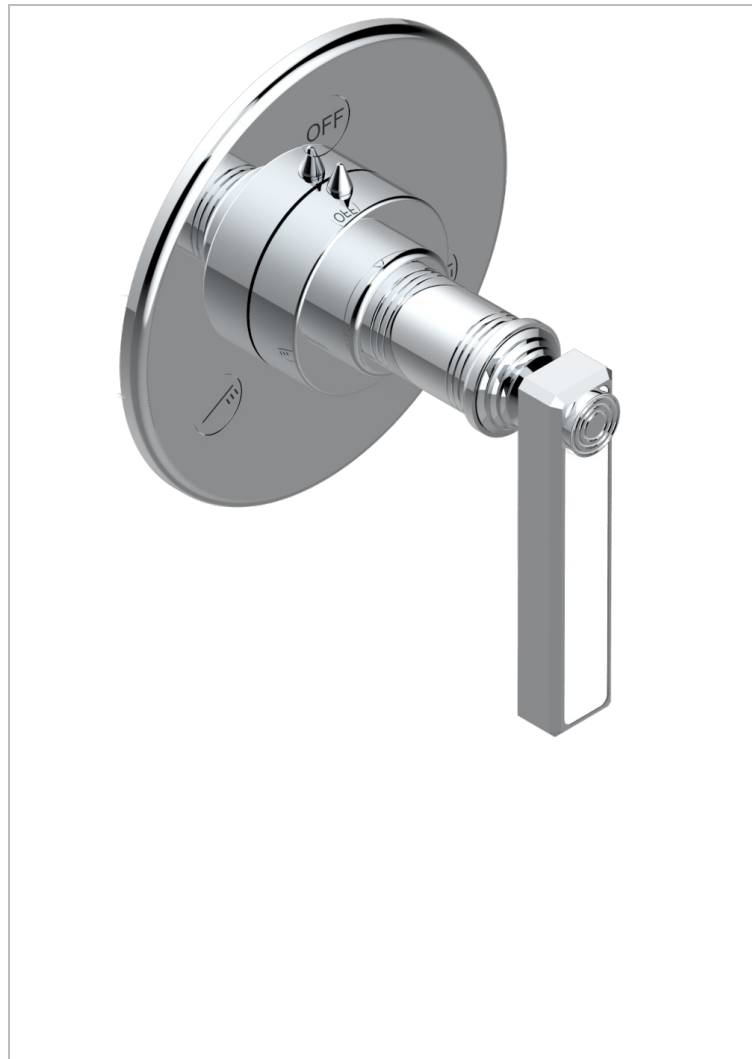

WEST COAST WHITE ONYX WITH LEVER HANDLES

U9H-48M2SB

Trim for wall mounted diverter - 2 ways ref.48M2 & 3 ways ref.49M3

CHARACTERISTIC

- West Coast White Onyx with lever handles
- Trim for wall mounted diverter - 2 ways ref.48M2 & 3 ways ref.49M3

RELATED SKU'S

- Ref. G00-48M2SOUSA Wall mounted 3-way diverter with ceramic cartridge for concealed installation- 1 inlet 3/4" and 2 outlets 1/2" without shared ports no stop position - no trim
- Ref. G00-48M2SPSUSA Wall mounted 3-way diverter with ceramic cartridge for concealed installation- 1 inlet 3/4" and 2 outlets 1/2" with positive top, no shared ports - no trim
- Ref. G00-49M3SPSUSA Wall mounted 4-way diverter with ceramic cartridge for concealed installation- 1 inlet 3/4" and 3 outlets 1/2" with positive top, no shared ports - no trim