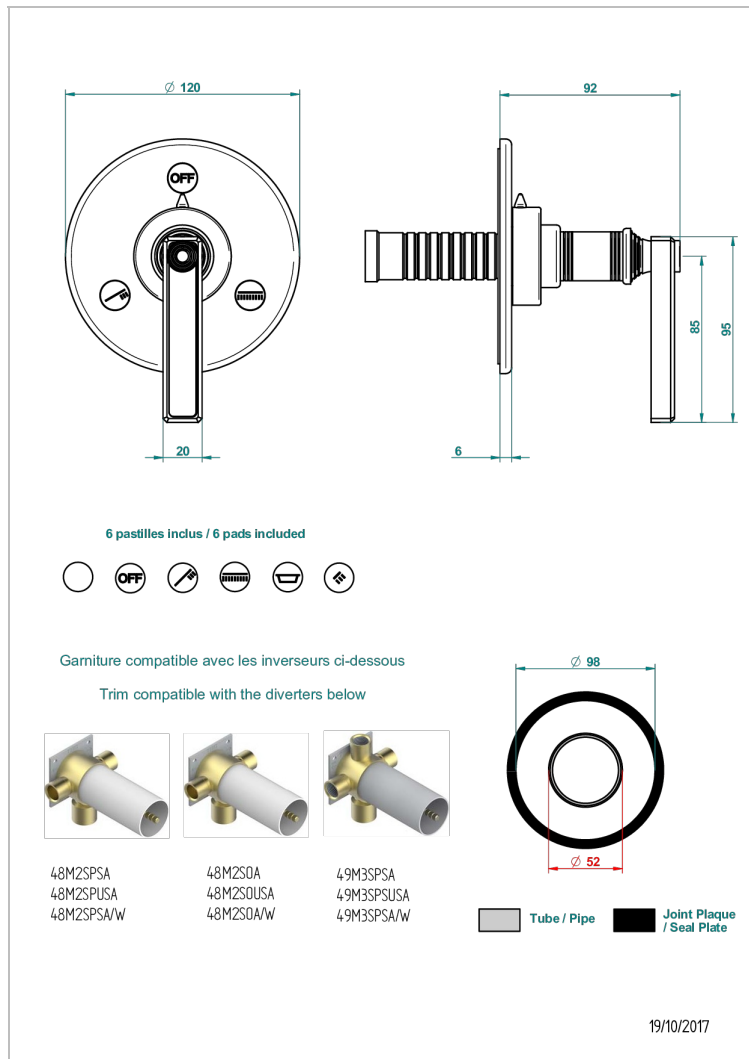

# WEST COAST WHITE ONYX WITH LEVER HANDLES

U9H-48M2SB

Trim for wall mounted diverter, 2 ways - ref. 48M2 and 3 ways - ref. 49M3

## CHARACTERISTIC

- West Coast White Onyx with lever handles
- Trim for wall mounted diverter, 2 ways - ref. 48M2 and 3 ways - ref. 49M3

## RELATED SKU'S

- Ref. G00-48M2SOA Wall mounted 3-way diverter with ceramic cartridge for concealed installation- 1 inlet 3/4" and 2 outlets 1/2" without stop position, without trim
- Ref. G00-48M2SPSA Wall mounted 3-way diverter with ceramic cartridge for concealed installation, 1 inlet 3/4" and 2 outlets 1/2" with stop position, without trim
- Ref. G00-49M3SPSA Wall mounted 4-way diverter with ceramic cartridge for concealed installation- 1 inlet 3/4" and 3 outlets 1/2" with stop position, without trim