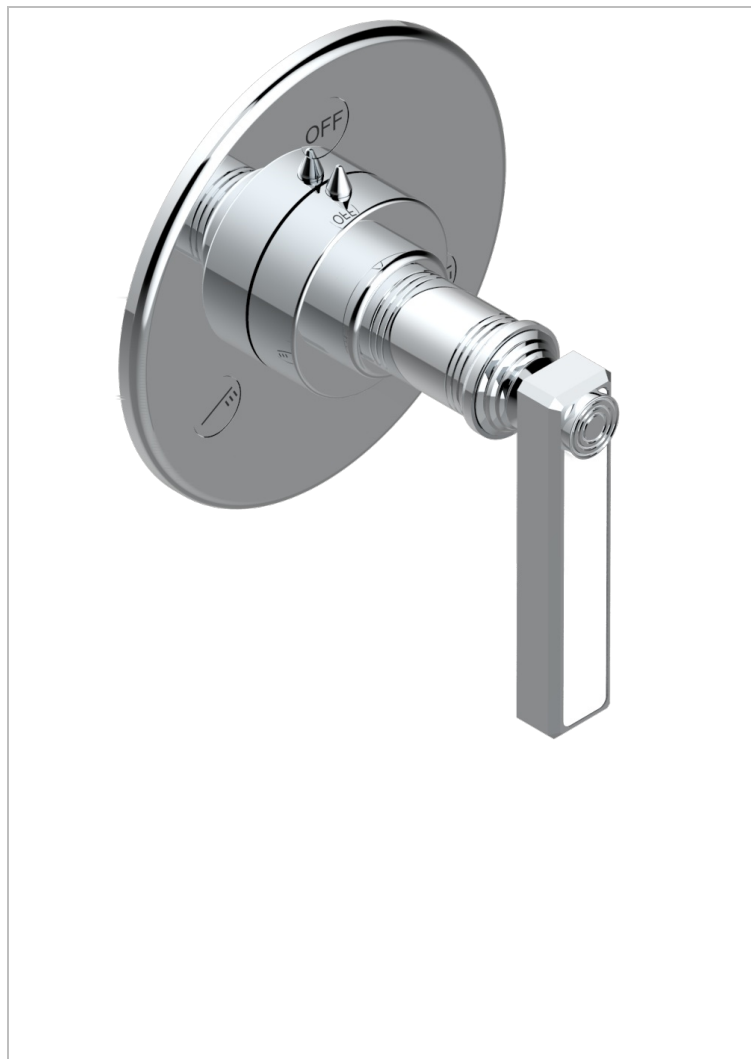

# WEST COAST WHITE ONYX WITH LEVER HANDLES

U9H-48M2SB

Trim for wall mounted diverter, 2 ways - ref. 48M2 and 3 ways - ref. 49M3

## CHARACTERISTIC

- West Coast White Onyx with lever handles
- Trim for wall mounted diverter, 2 ways - ref. 48M2 and 3 ways - ref. 49M3

## RELATED SKU'S

- Ref. G00-48M2SOA Wall mounted 3-way diverter with ceramic cartridge for concealed installation- 1 inlet 3/4" and 2 outlets 1/2" without stop position, without trim
- Ref. G00-48M2SPSA Wall mounted 3-way diverter with ceramic cartridge for concealed installation, 1 inlet 3/4" and 2 outlets 1/2" with stop position, without trim
- Ref. G00-49M3SPSA Wall mounted 4-way diverter with ceramic cartridge for concealed installation- 1 inlet 3/4" and 3 outlets 1/2" with stop position, without trim