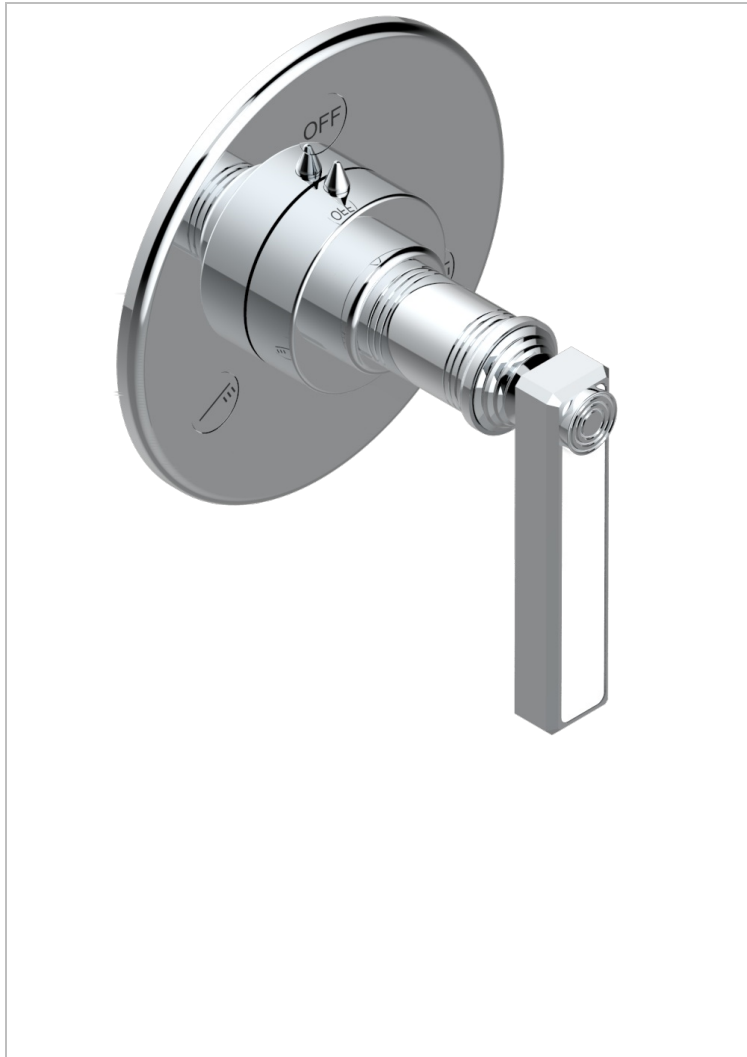

WEST COAST WHITE ONYX WITH LEVER HANDLES

U9H-48M2SB

Trim for wall mounted diverter, 2 ways - ref. 48M2 and 3 ways - ref. 49M3

CHARACTERISTIC

- West Coast White Onyx with lever handles
- Trim for wall mounted diverter, 2 ways - ref. 48M2 and 3 ways - ref. 49M3

RELATED SKU'S

- Ref. G00-48M2SOA Wall mounted 3-way diverter with ceramic cartridge for concealed installation- 1 inlet 3/4" and 2 outlets 1/2" without stop position, without trim
- Ref. G00-48M2SPSA Wall mounted 3-way diverter with ceramic cartridge for concealed installation, 1 inlet 3/4" and 2 outlets 1/2" with stop position, without trim
- Ref. G00-49M3SPSA Wall mounted 4-way diverter with ceramic cartridge for concealed installation- 1 inlet 3/4" and 3 outlets 1/2" with stop position, without trim

AVAILABLE FINITIONS

Antique nickel - H28
Black ceram - D30
Blush PVD - H62
Brass color PVD - H49
Brown bronze color PVD - F33
Gold color PVD - H52

Graphite PVD - H64
Lacquered light bronze - D01
Matt Umber PVD - H67
Matt blush PVD - H60
Matt brass color PVD - H50
Matt brown bronze color PVD - F34