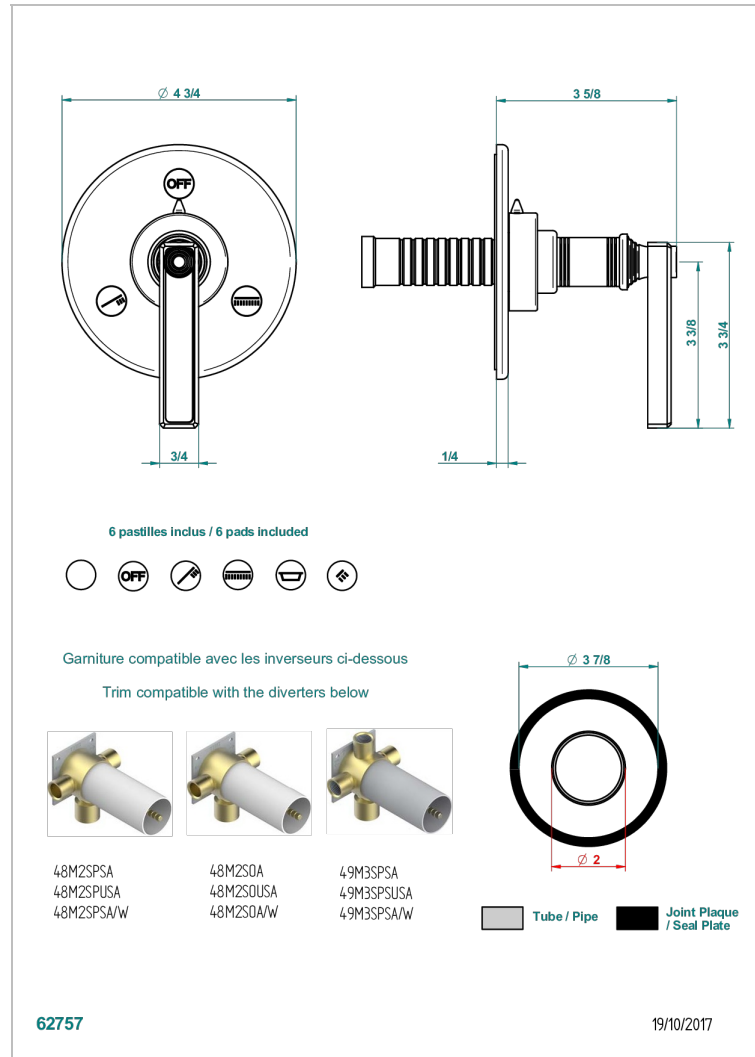

WEST COAST WHITE ONYX WITH LEVER HANDLES

U9H-48M2SB

Trim for wall mounted diverter, 2 ways - ref. 48M2 and 3 ways - ref. 49M3

CHARACTERISTIC

- West Coast White Onyx with lever handles
- Trim for wall mounted diverter, 2 ways - ref. 48M2 and 3 ways - ref. 49M3

RELATED SKU'S

- Ref. G00-48M2SOA Wall mounted 3-way diverter with ceramic cartridge for concealed installation- 1 inlet 3/4" and 2 outlets 1/2" without stop position, without trim
- Ref. G00-48M2SPSA Wall mounted 3-way diverter with ceramic cartridge for concealed installation, 1 inlet 3/4" and 2 outlets 1/2" with stop position, without trim
- Ref. G00-49M3SPSA Wall mounted 4-way diverter with ceramic cartridge for concealed installation- 1 inlet 3/4" and 3 outlets 1/2" with stop position, without trim