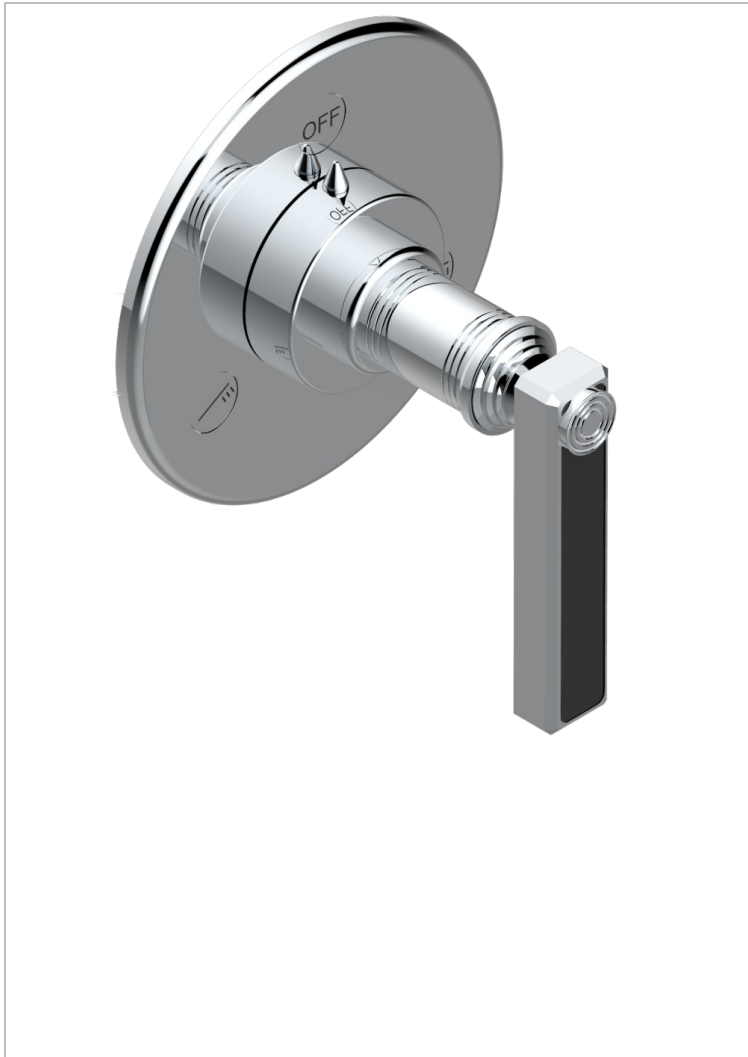

WEST COAST BLACK ONYX WITH LEVER HANDLES

U9F-48M2SB

Trim for wall mounted diverter - 2 ways ref.48M2 & 3 ways ref.49M3

19/10/2017

CHARACTERISTIC

- West Coast Black Onyx with lever handles
- Trim for wall mounted diverter - 2 ways ref.48M2 & 3 ways ref.49M3

RELATED SKU'S

- Ref. G00-48M2SOUSA Wall mounted 3-way diverter with ceramic cartridge for concealed installation- 1 inlet 3/4" and 2 outlets 1/2" without shared ports no stop position - no trim
- Ref. G00-48M2SPSUSA Wall mounted 3-way diverter with ceramic cartridge for concealed installation- 1 inlet 3/4" and 2 outlets 1/2" with positive top, no shared ports - no trim
- Ref. G00-49M3SPSUSA Wall mounted 4-way diverter with ceramic cartridge for concealed installation- 1 inlet 3/4" and 3 outlets 1/2" with positive top, no shared ports - no trim