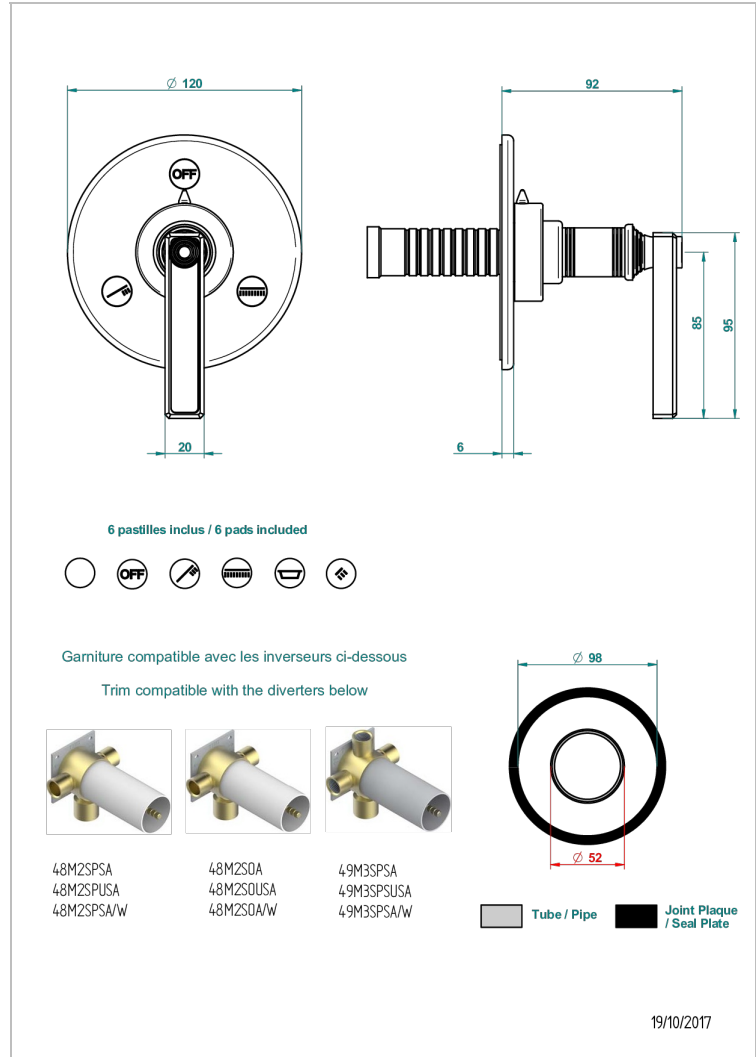

WEST COAST BLACK ONYX WITH LEVER HANDLES

U9F-48M2SB

Trim for wall mounted diverter - 2 ways ref.48M2 & 3 ways ref.49M3

19/10/2017

CHARACTERISTIC

- West Coast Black Onyx with lever handles
- Trim for wall mounted diverter - 2 ways ref.48M2 & 3 ways ref.49M3

RELATED SKU'S

- Ref. G00-48M2SOUSA Wall mounted 3-way diverter with ceramic cartridge for concealed installation- 1 inlet 3/4" and 2 outlets 1/2" without shared ports no stop position - no trim
- Ref. G00-48M2SPSUSA Wall mounted 3-way diverter with ceramic cartridge for concealed installation- 1 inlet 3/4" and 2 outlets 1/2" with positive top, no shared ports - no trim
- Ref. G00-49M3SPSUSA Wall mounted 4-way diverter with ceramic cartridge for concealed installation- 1 inlet 3/4" and 3 outlets 1/2" with positive top, no shared ports - no trim