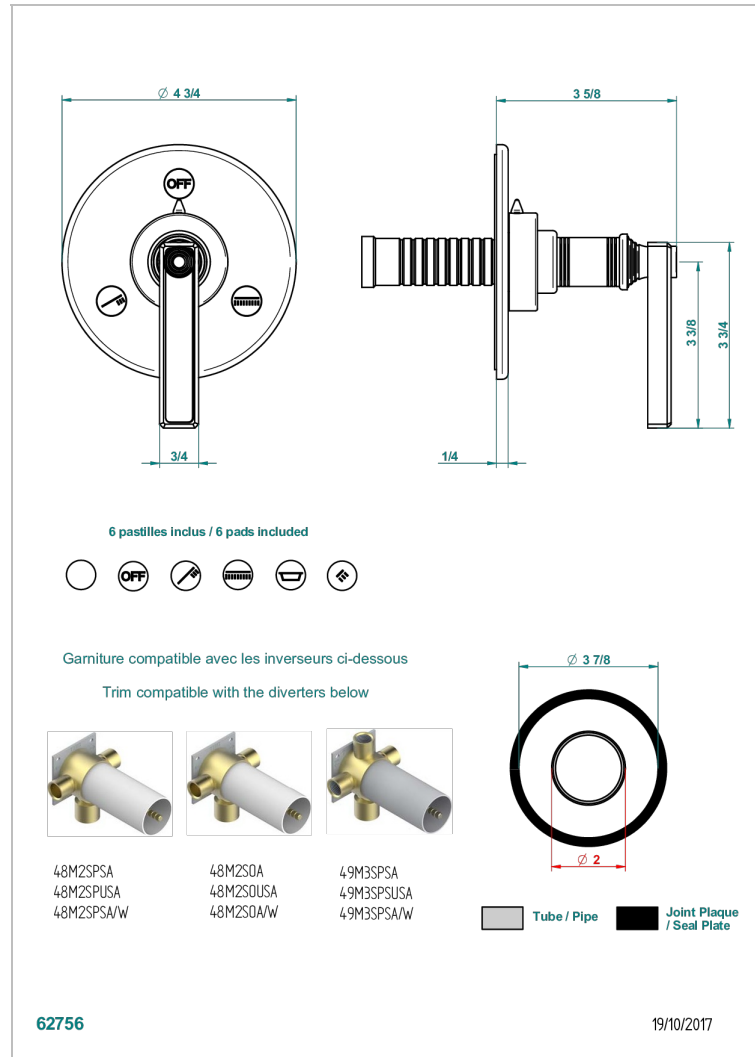

# WEST COAST BLACK ONYX WITH LEVER HANDLES

U9F-48M2SB

Trim for wall mounted diverter - 2 ways ref.48M2 & 3 ways ref.49M3

## CHARACTERISTIC

- West Coast Black Onyx with lever handles
- Trim for wall mounted diverter - 2 ways ref.48M2 & 3 ways ref.49M3

## RELATED SKU'S

- Ref. G00-48M2SOUSA Wall mounted 3-way diverter with ceramic cartridge for concealed installation- 1 inlet 3/4" and 2 outlets 1/2" without shared ports no stop position - no trim
- Ref. G00-48M2SPSUSA Wall mounted 3-way diverter with ceramic cartridge for concealed installation- 1 inlet 3/4" and 2 outlets 1/2" with positive top, no shared ports - no trim
- Ref. G00-49M3SPSUSA Wall mounted 4-way diverter with ceramic cartridge for concealed installation- 1 inlet 3/4" and 3 outlets 1/2" with positive top, no shared ports - no trim