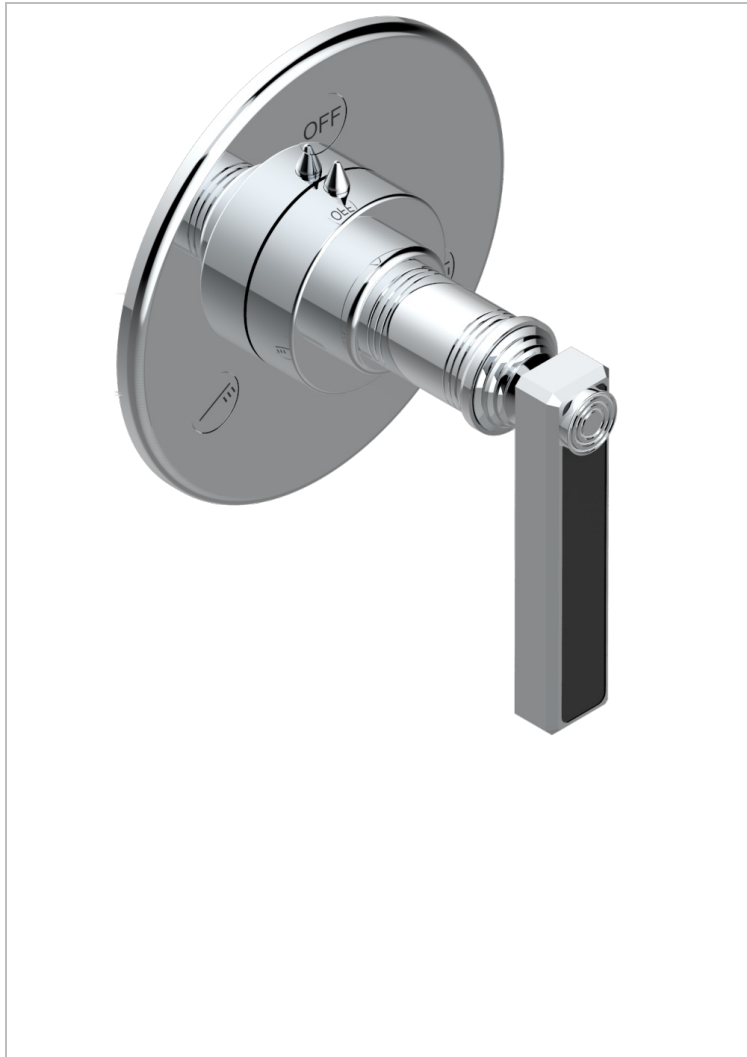

# WEST COAST BLACK ONYX WITH LEVER HANDLES

U9F-48M2SB

Trim for wall mounted diverter - 2 ways ref.48M2 & 3 ways ref.49M3

## CHARACTERISTIC

- West Coast Black Onyx with lever handles
- Trim for wall mounted diverter - 2 ways ref.48M2 & 3 ways ref.49M3

## RELATED SKU'S

- Ref. G00-48M2SOUSA Wall mounted 3-way diverter with ceramic cartridge for concealed installation- 1 inlet 3/4" and 2 outlets 1/2" without shared ports no stop position - no trim
- Ref. G00-48M2SPSUSA Wall mounted 3-way diverter with ceramic cartridge for concealed installation- 1 inlet 3/4" and 2 outlets 1/2" with positive top, no shared ports - no trim
- Ref. G00-49M3SPSUSA Wall mounted 4-way diverter with ceramic cartridge for concealed installation- 1 inlet 3/4" and 3 outlets 1/2" with positive top, no shared ports - no trim