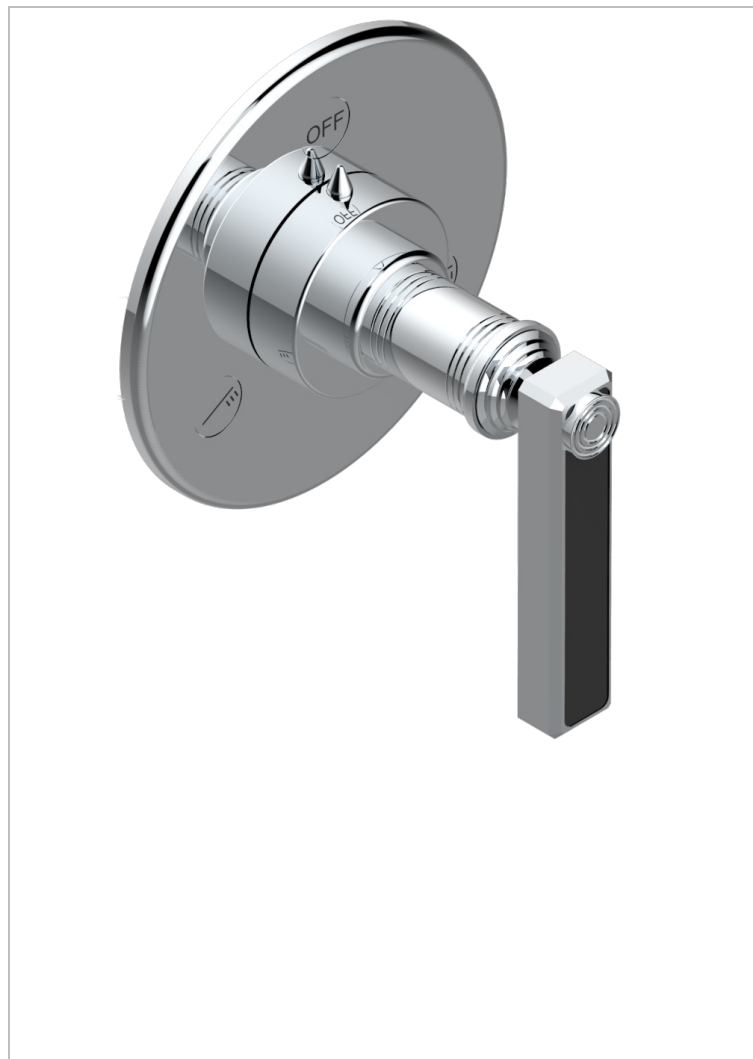

WEST COAST BLACK ONYX WITH LEVER

U9F-48M2SB

Trim for wall mounted diverter, 2 ways - ref. 48M2 and 3 ways - ref. 49M3

CHARACTERISTIC

- West Coast Black Onyx with lever
- Trim for wall mounted diverter, 2 ways - ref. 48M2 and 3 ways - ref. 49M3

RELATED SKU'S

- Ref. G00-48M2SOA Wall mounted 3-way diverter with ceramic cartridge for concealed installation- 1 inlet 3/4" and 2 outlets 1/2" without stop position, without trim
- Ref. G00-48M2SPSA Wall mounted 3-way diverter with ceramic cartridge for concealed installation, 1 inlet 3/4" and 2 outlets 1/2" with stop position, without trim
- Ref. G00-49M3SPSA Wall mounted 4-way diverter with ceramic cartridge for concealed installation- 1 inlet 3/4" and 3 outlets 1/2" with stop position, without trim