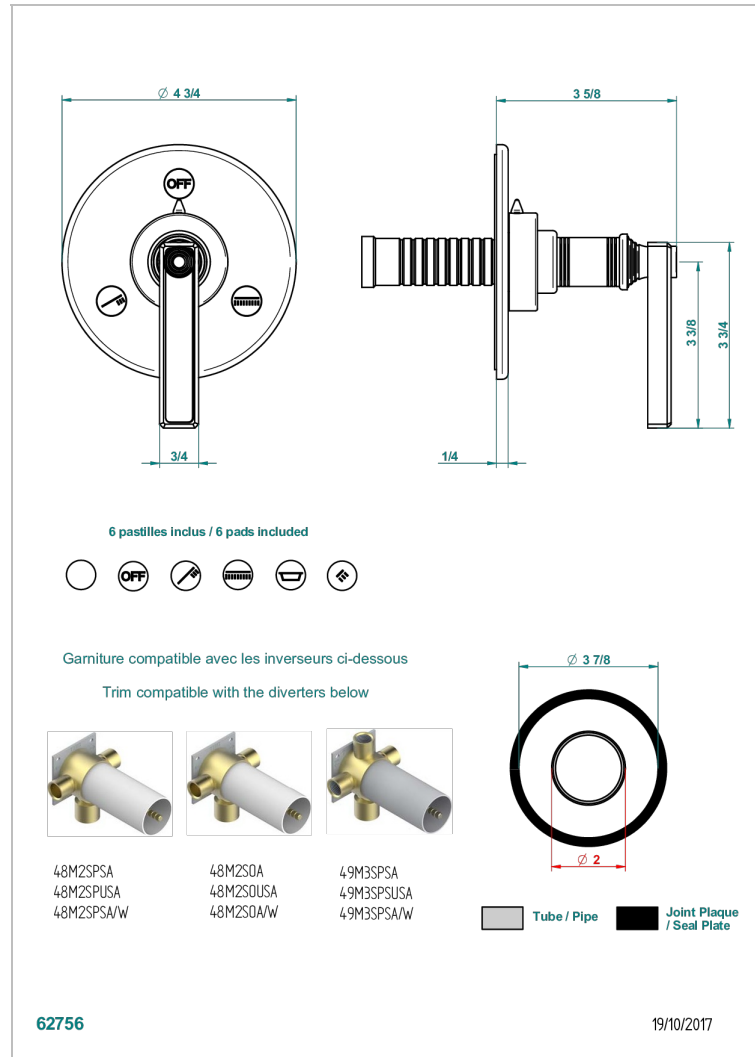

WEST COAST BLACK ONYX WITH LEVER

U9F-48M2SB

Trim for wall mounted diverter, 2 ways - ref. 48M2 and 3 ways - ref. 49M3

CHARACTERISTIC

- West Coast Black Onyx with lever
- Trim for wall mounted diverter, 2 ways - ref. 48M2 and 3 ways - ref. 49M3

RELATED SKU'S

- Ref. G00-48M2SOA Wall mounted 3-way diverter with ceramic cartridge for concealed installation- 1 inlet 3/4" and 2 outlets 1/2" without stop position, without trim
- Ref. G00-48M2SPSA Wall mounted 3-way diverter with ceramic cartridge for concealed installation, 1 inlet 3/4" and 2 outlets 1/2" with stop position, without trim
- Ref. G00-49M3SPSA Wall mounted 4-way diverter with ceramic cartridge for concealed installation- 1 inlet 3/4" and 3 outlets 1/2" with stop position, without trim