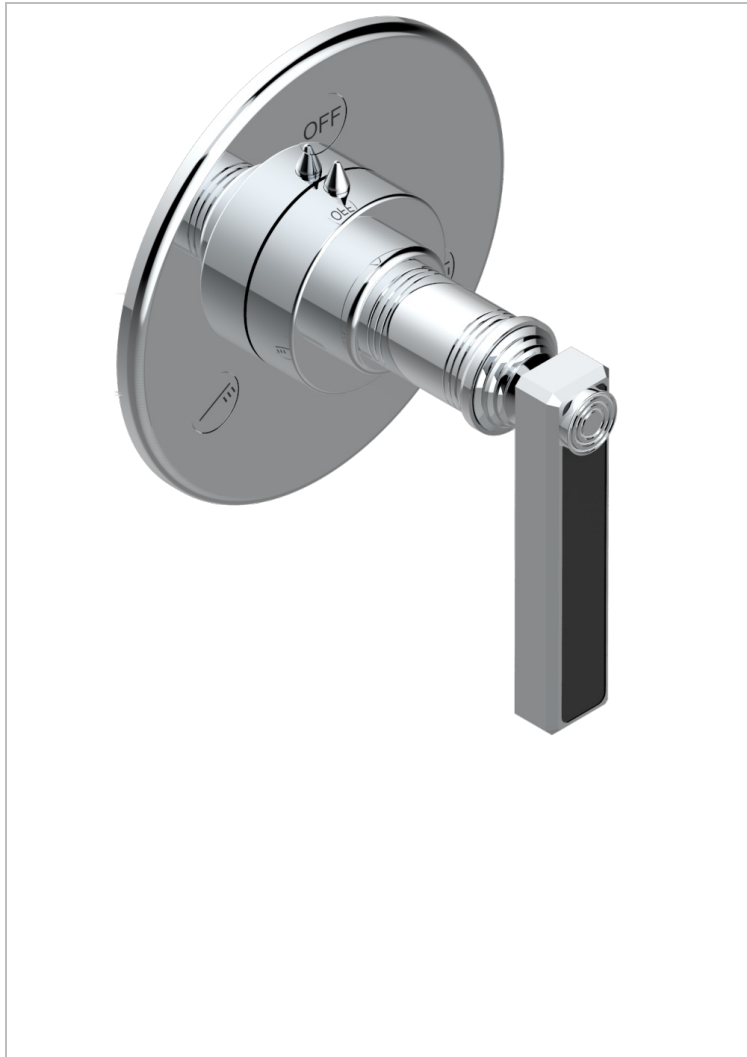

WEST COAST BLACK ONYX WITH LEVER

U9F-48M2SB

Trim for wall mounted diverter, 2 ways - ref. 48M2 and 3 ways - ref. 49M3

CHARACTERISTIC

- West Coast Black Onyx with lever
- Trim for wall mounted diverter, 2 ways - ref. 48M2 and 3 ways - ref. 49M3

RELATED SKU'S

- Ref. G00-48M2SOA Wall mounted 3-way diverter with ceramic cartridge for concealed installation- 1 inlet 3/4" and 2 outlets 1/2" without stop position, without trim
- Ref. G00-48M2SPSA Wall mounted 3-way diverter with ceramic cartridge for concealed installation, 1 inlet 3/4" and 2 outlets 1/2" with stop position, without trim
- Ref. G00-49M3SPSA Wall mounted 4-way diverter with ceramic cartridge for concealed installation- 1 inlet 3/4" and 3 outlets 1/2" with stop position, without trim

AVAILABLE FINITIONS

Antique nickel - H28
Black ceram - D30
Blush PVD - H62
Brass color PVD - H49
Brown bronze color PVD - F33
Gold color PVD - H52

Graphite PVD - H64
Lacquered light bronze - D01
Matt Umber PVD - H67
Matt blush PVD - H60
Matt brass color PVD - H50
Matt brown bronze color PVD - F34