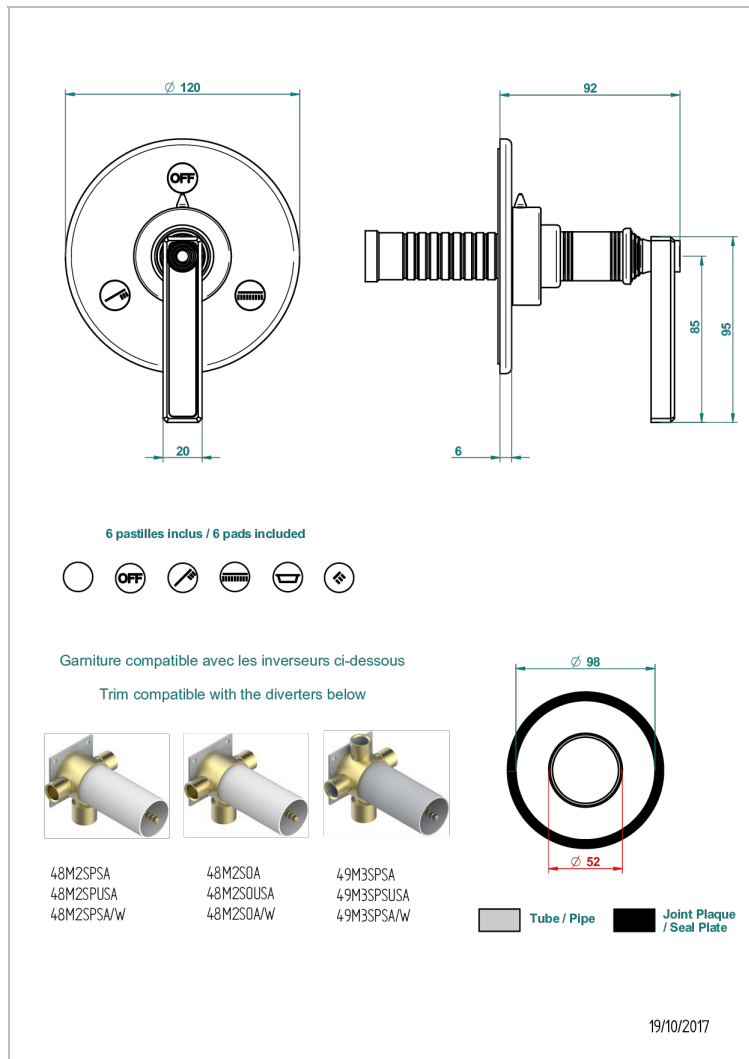

WEST COAST BLACK ONYX WITH LEVER

U9F-48M2SB

Trim for wall mounted diverter, 2 ways - ref. 48M2 and 3 ways - ref. 49M3

CHARACTERISTIC

- West Coast Black Onyx with lever
- Trim for wall mounted diverter, 2 ways - ref. 48M2 and 3 ways - ref. 49M3

RELATED SKU'S

- Ref. G00-48M2SOA Wall mounted 3-way diverter with ceramic cartridge for concealed installation- 1 inlet 3/4" and 2 outlets 1/2" without stop position, without trim
- Ref. G00-48M2SPSA Wall mounted 3-way diverter with ceramic cartridge for concealed installation, 1 inlet 3/4" and 2 outlets 1/2" with stop position, without trim
- Ref. G00-49M3SPSA Wall mounted 4-way diverter with ceramic cartridge for concealed installation- 1 inlet 3/4" and 3 outlets 1/2" with stop position, without trim