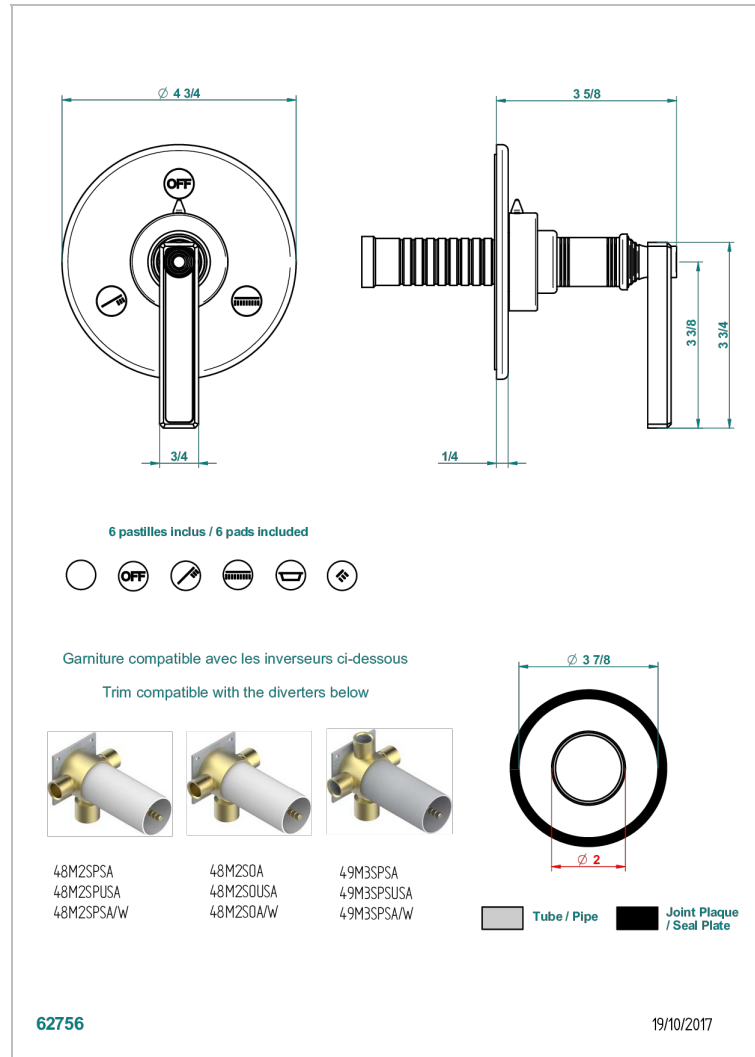

# WEST COAST BLACK ONYX WITH LEVER

U9F-48M2SB

Trim for wall mounted diverter, 2 ways - ref. 48M2 and 3 ways - ref. 49M3

## CHARACTERISTIC

- West Coast Black Onyx with lever
- Trim for wall mounted diverter, 2 ways - ref. 48M2 and 3 ways - ref. 49M3

## RELATED SKU'S

- Ref. G00-48M2SOA Wall mounted 3-way diverter with ceramic cartridge for concealed installation- 1 inlet 3/4" and 2 outlets 1/2" without stop position, without trim
- Ref. G00-48M2SPSA Wall mounted 3-way diverter with ceramic cartridge for concealed installation, 1 inlet 3/4" and 2 outlets 1/2" with stop position, without trim
- Ref. G00-49M3SPSA Wall mounted 4-way diverter with ceramic cartridge for concealed installation- 1 inlet 3/4" and 3 outlets 1/2" with stop position, without trim