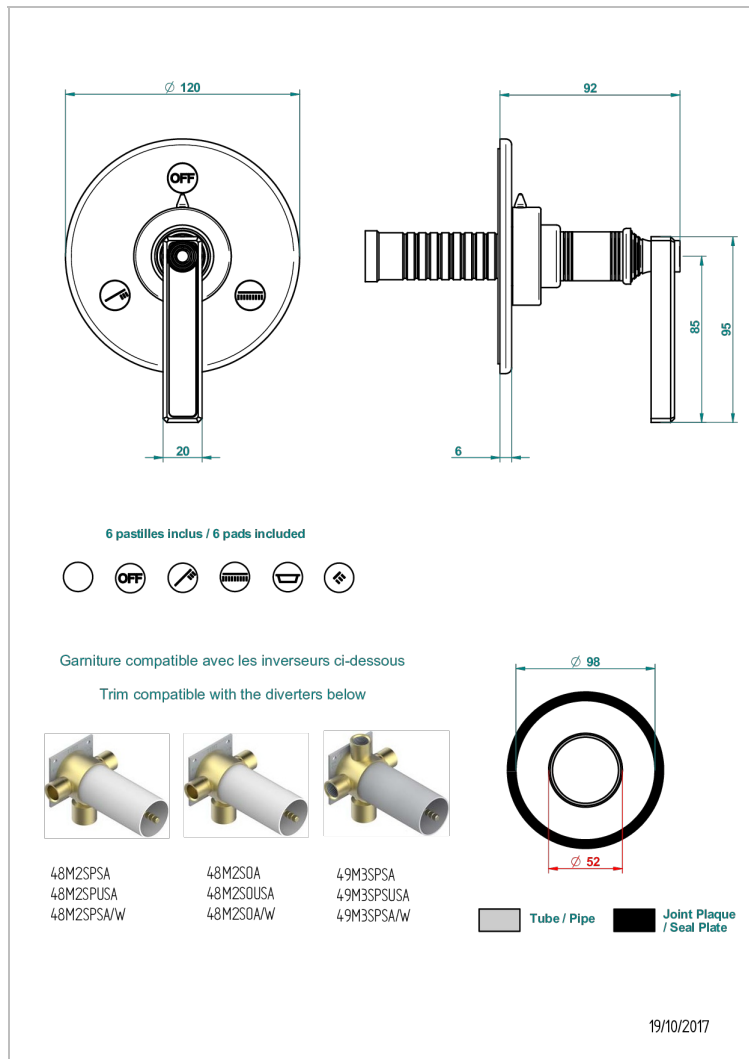

WEST COAST METAL WITH LEVER HANDLES

U9B-48M2SB

Trim for wall mounted diverter - 2 ways ref.48M2 & 3 ways ref.49M3

CHARACTERISTIC

- West Coast Metal with lever handles
- Trim for wall mounted diverter - 2 ways ref.48M2 & 3 ways ref.49M3

RELATED SKU'S

- Ref. G00-48M2SOUSA Wall mounted 3-way diverter with ceramic cartridge for concealed installation- 1 inlet 3/4" and 2 outlets 1/2" without shared ports no stop position - no trim
- Ref. G00-48M2SPSUSA Wall mounted 3-way diverter with ceramic cartridge for concealed installation- 1 inlet 3/4" and 2 outlets 1/2" with positive top, no shared ports - no trim
- Ref. G00-49M3SPSUSA Wall mounted 4-way diverter with ceramic cartridge for concealed installation- 1 inlet 3/4" and 3 outlets 1/2" with positive top, no shared ports - no trim