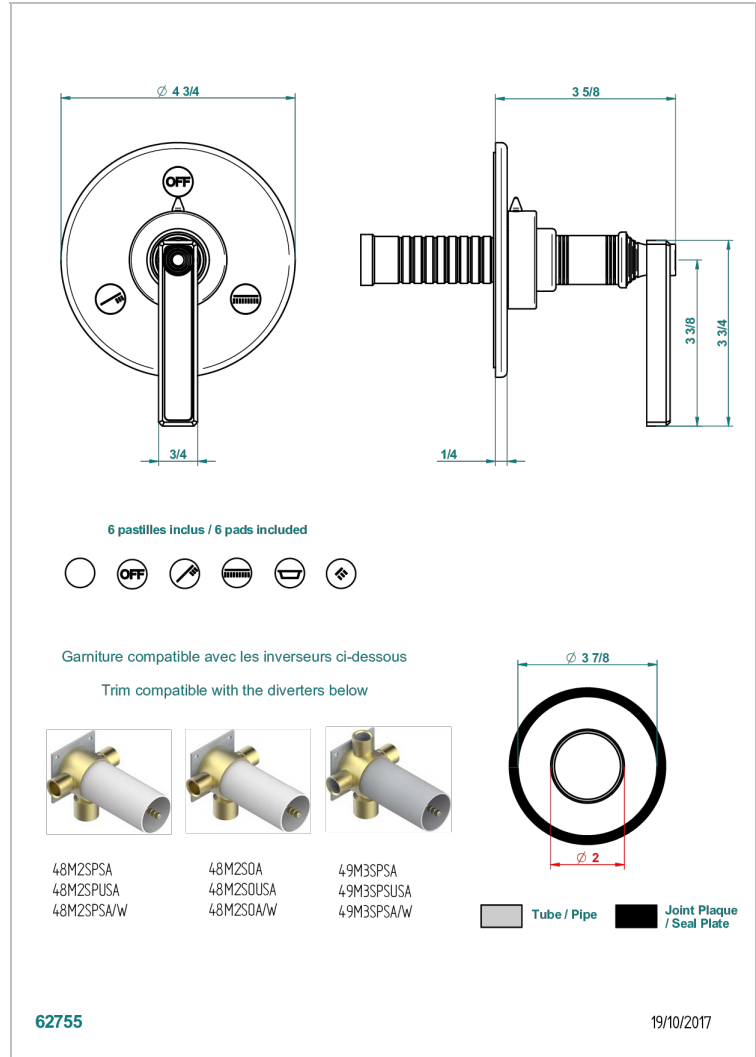

WEST COAST METAL WITH LEVER HANDLES

U9B-48M2SB

Trim for wall mounted diverter - 2 ways ref.48M2 & 3 ways ref.49M3

CHARACTERISTIC

- West Coast Metal with lever handles
- Trim for wall mounted diverter - 2 ways ref.48M2 & 3 ways ref.49M3

RELATED SKU'S

- Ref. G00-48M2SOUSA Wall mounted 3-way diverter with ceramic cartridge for concealed installation- 1 inlet 3/4" and 2 outlets 1/2" without shared ports no stop position - no trim
- Ref. G00-48M2SPSUSA Wall mounted 3-way diverter with ceramic cartridge for concealed installation- 1 inlet 3/4" and 2 outlets 1/2" with positive top, no shared ports - no trim
- Ref. G00-49M3SPSUSA Wall mounted 4-way diverter with ceramic cartridge for concealed installation- 1 inlet 3/4" and 3 outlets 1/2" with positive top, no shared ports - no trim