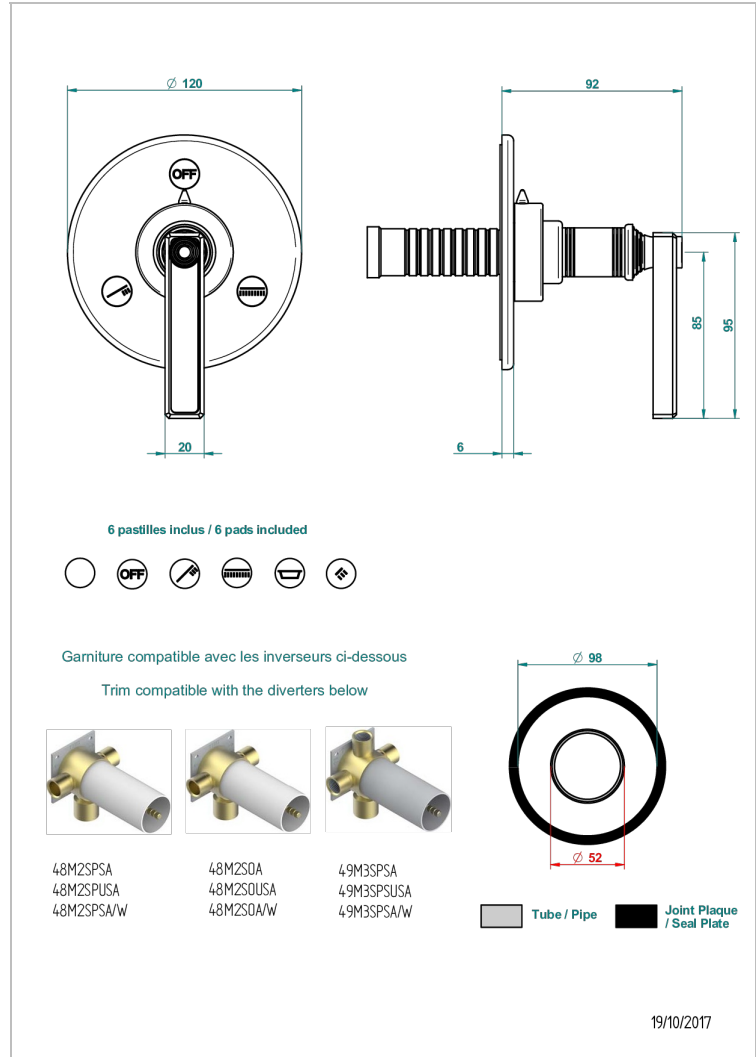

WEST COAST METAL WITH LEVER

U9B-48M2SB

Trim for wall mounted diverter, 2 ways - ref. 48M2 and 3 ways - ref. 49M3

CHARACTERISTIC

- West Coast Metal with lever
- Trim for wall mounted diverter, 2 ways - ref. 48M2 and 3 ways - ref. 49M3

RELATED SKU'S

- Ref. G00-48M2SOA Wall mounted 3-way diverter with ceramic cartridge for concealed installation- 1 inlet 3/4" and 2 outlets 1/2" without stop position, without trim
- Ref. G00-48M2SPSA Wall mounted 3-way diverter with ceramic cartridge for concealed installation, 1 inlet 3/4" and 2 outlets 1/2" with stop position, without trim
- Ref. G00-49M3SPSA Wall mounted 4-way diverter with ceramic cartridge for concealed installation- 1 inlet 3/4" and 3 outlets 1/2" with stop position, without trim