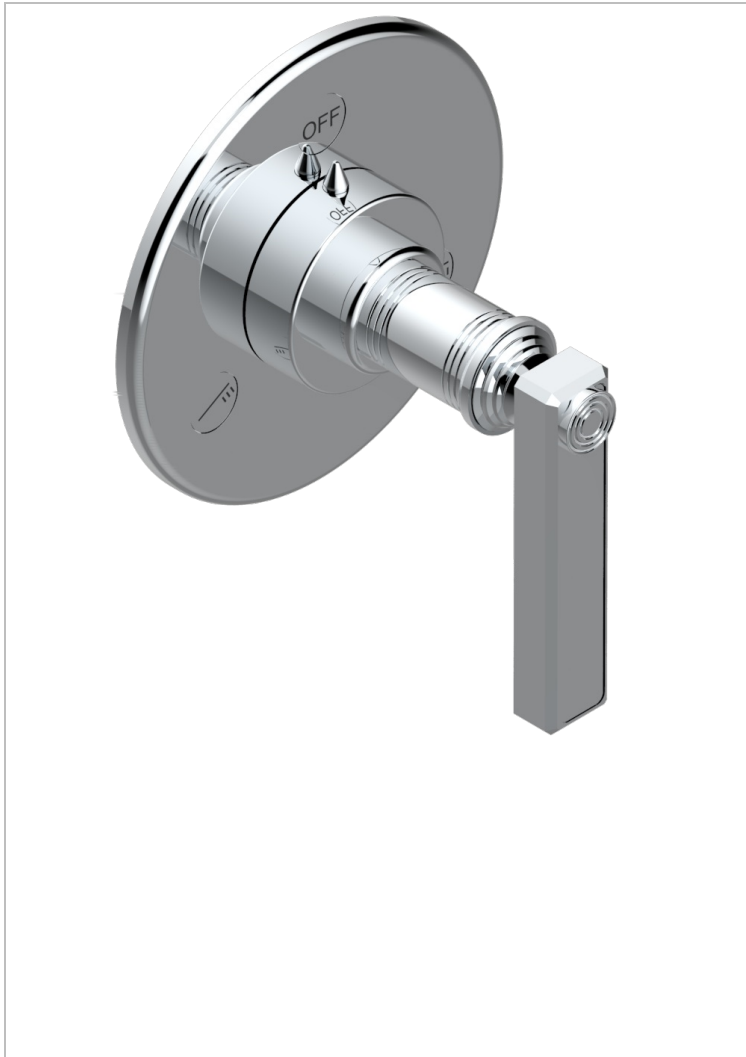

# WEST COAST METAL WITH LEVER

U9B-48M2SB

Trim for wall mounted diverter, 2 ways - ref. 48M2 and 3 ways - ref. 49M3

## CHARACTERISTIC

- West Coast Metal with lever
- Trim for wall mounted diverter, 2 ways - ref. 48M2 and 3 ways - ref. 49M3

## RELATED SKU'S

- Ref. G00-48M2SOA Wall mounted 3-way diverter with ceramic cartridge for concealed installation- 1 inlet 3/4" and 2 outlets 1/2" without stop position, without trim
- Ref. G00-48M2SPSA Wall mounted 3-way diverter with ceramic cartridge for concealed installation, 1 inlet 3/4" and 2 outlets 1/2" with stop position, without trim
- Ref. G00-49M3SPSA Wall mounted 4-way diverter with ceramic cartridge for concealed installation- 1 inlet 3/4" and 3 outlets 1/2" with stop position, without trim