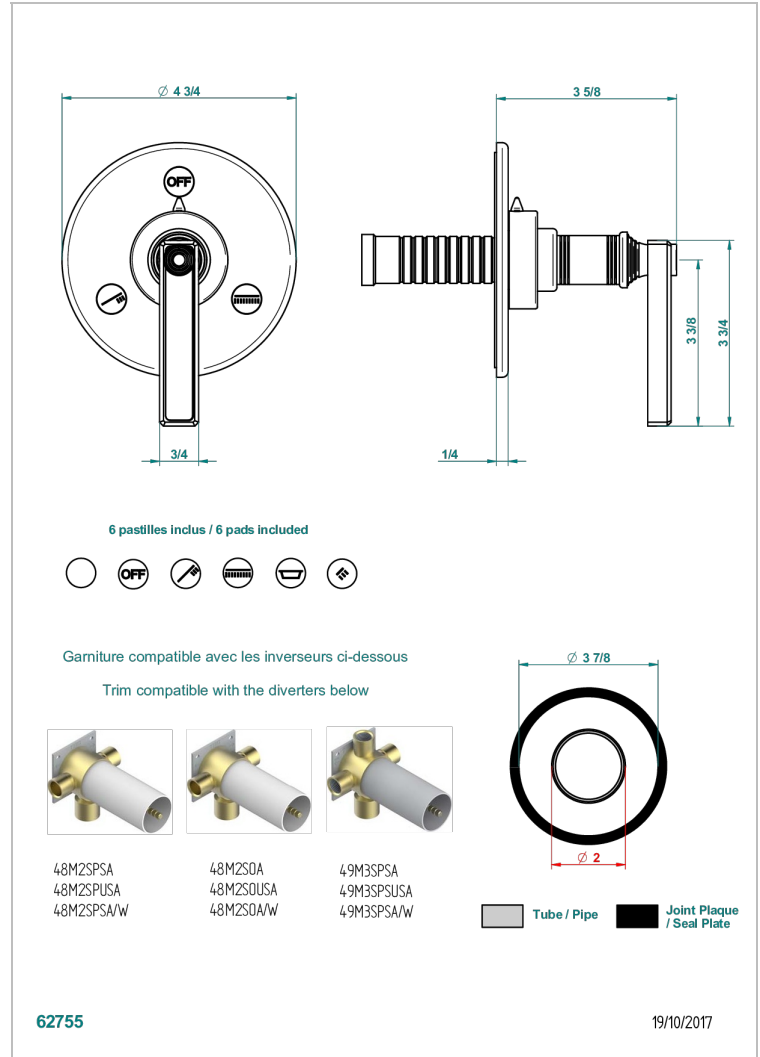

# WEST COAST METAL WITH LEVER

U9B-48M2SB

Trim for wall mounted diverter, 2 ways - ref. 48M2 and 3 ways - ref. 49M3

## CHARACTERISTIC

- West Coast Metal with lever
- Trim for wall mounted diverter, 2 ways - ref. 48M2 and 3 ways - ref. 49M3

## RELATED SKU'S

- Ref. G00-48M2SOA Wall mounted 3-way diverter with ceramic cartridge for concealed installation- 1 inlet 3/4" and 2 outlets 1/2" without stop position, without trim
- Ref. G00-48M2SPSA Wall mounted 3-way diverter with ceramic cartridge for concealed installation, 1 inlet 3/4" and 2 outlets 1/2" with stop position, without trim
- Ref. G00-49M3SPSA Wall mounted 4-way diverter with ceramic cartridge for concealed installation- 1 inlet 3/4" and 3 outlets 1/2" with stop position, without trim