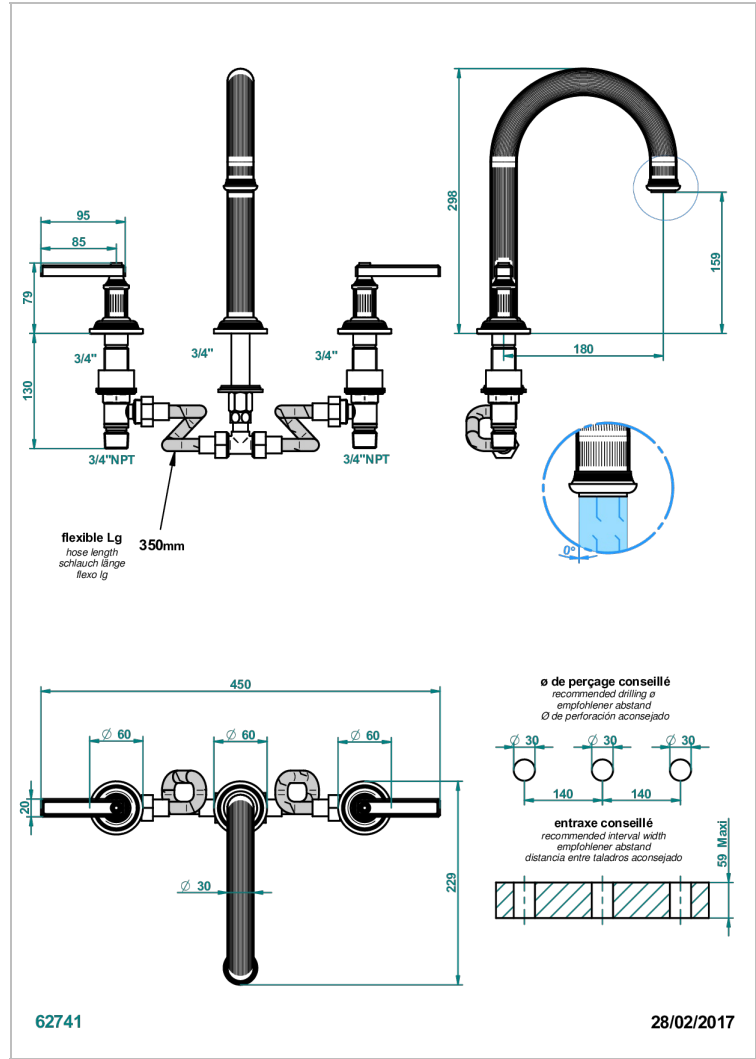

GRAND CENTRAL WHITE ONYX WITH LEVER HANDLES

U9S-25SGHUS

Roman tub set, high spout with 3/4" valves

CHARACTERISTIC

- Grand central White Onyx with lever handles
- Roman tub set, high spout with 3/4" valves