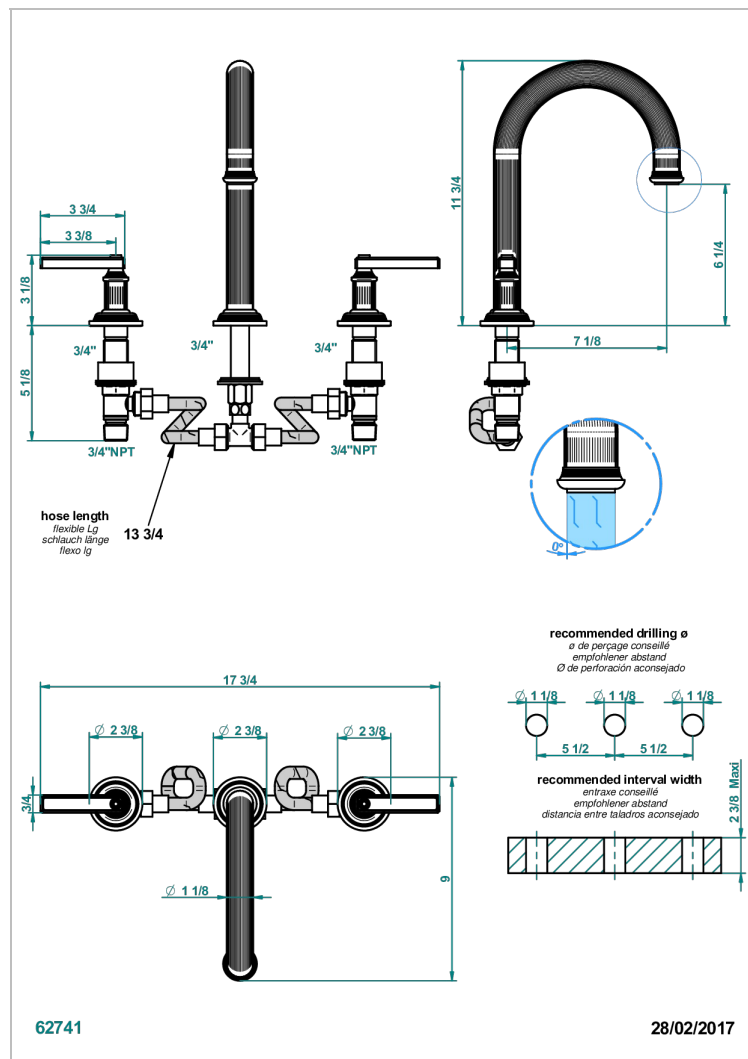

GRAND CENTRAL WHITE ONYX WITH LEVER HANDLES

U9S-25SGHUS

Roman tub set, high spout with 3/4" valves

CHARACTERISTIC

- Grand central White Onyx with lever handles
- Roman tub set, high spout with 3/4" valves