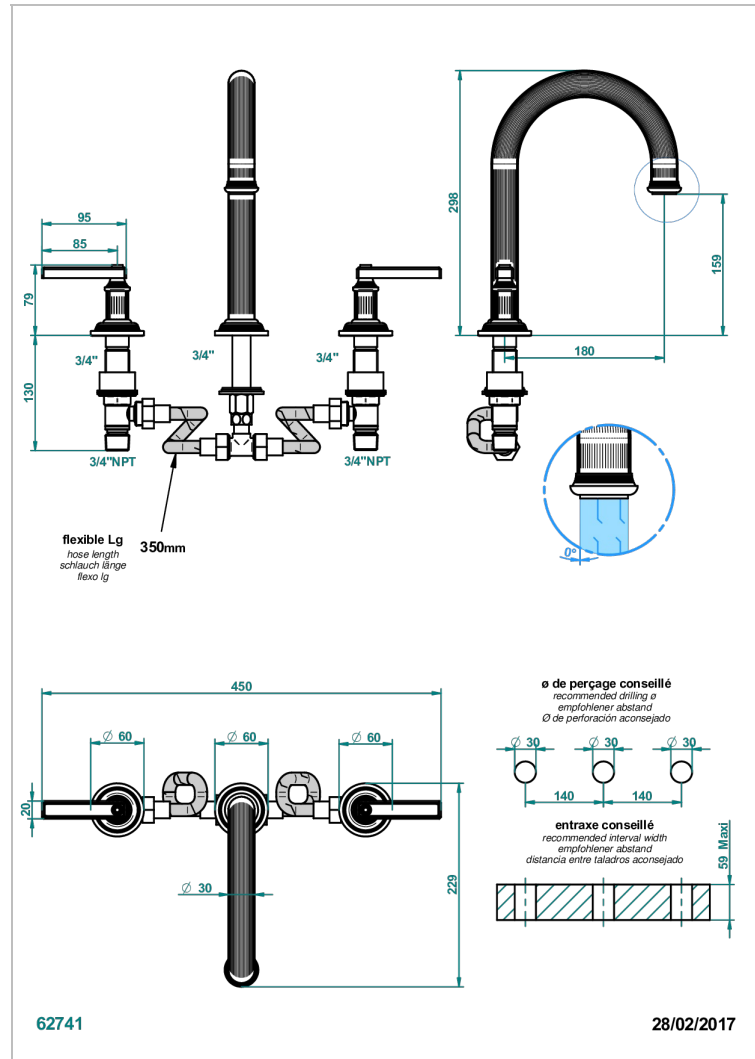

# GRAND CENTRAL WHITE ONYX WITH LEVER HANDLES

U9S-25SGH

Rim mounted 3-hole bath mixer, super goliath high spout

## CHARACTERISTIC

- Grand central White Onyx with lever handles
- Rim mounted 3-hole bath mixer, super goliath high spout