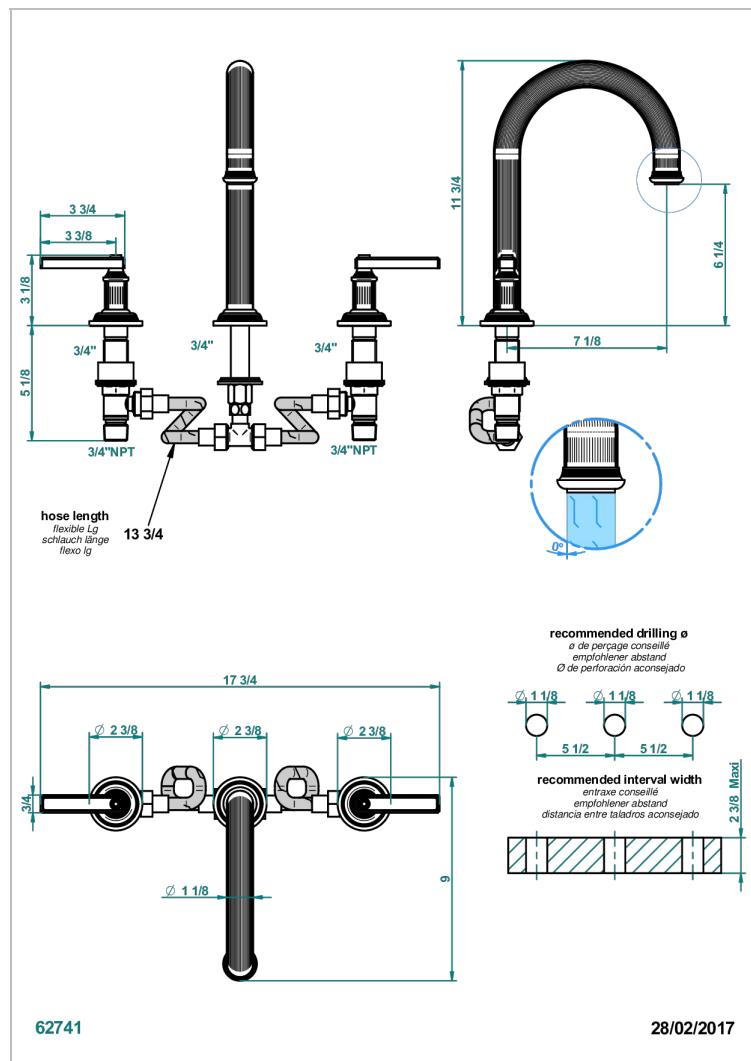

GRAND CENTRAL WHITE ONYX WITH LEVER HANDLES

U9S-25SGH

Rim mounted 3-hole bath mixer, super goliath high spout

CHARACTERISTIC

- Grand central White Onyx with lever handles
- Rim mounted 3-hole bath mixer, super goliath high spout