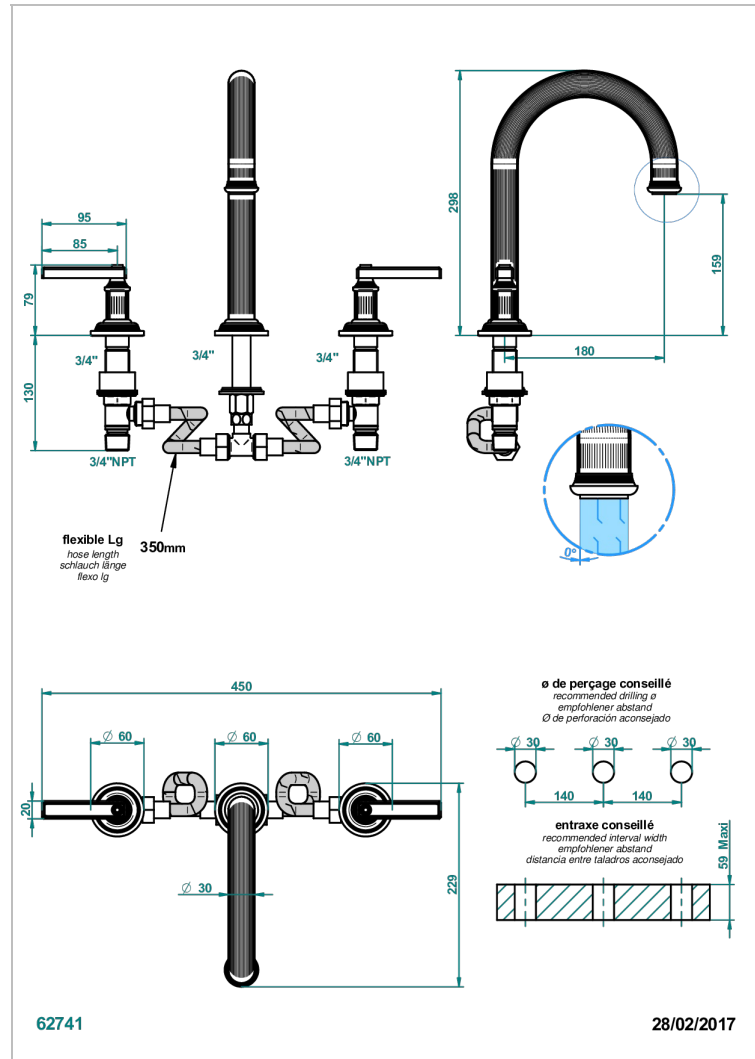

GRAND CENTRAL WHITE ONYX WITH LEVER HANDLES

U9S-25SGH

Rim mounted 3-hole bath mixer, super goliath high spout

CHARACTERISTIC

- Grand central White Onyx with lever handles
- Rim mounted 3-hole bath mixer, super goliath high spout