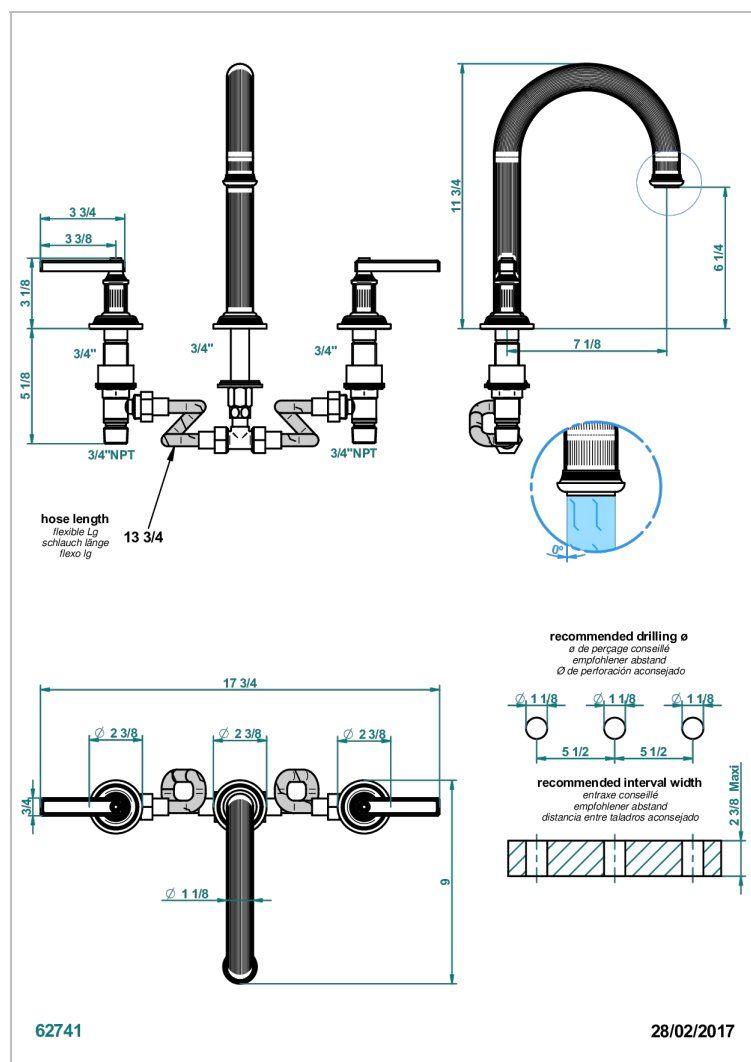

# GRAND CENTRAL WHITE ONYX WITH LEVER HANDLES

U9S-25SGH

Rim mounted 3-hole bath mixer, super goliath high spout

## CHARACTERISTIC

- Grand central White Onyx with lever handles
- Rim mounted 3-hole bath mixer, super goliath high spout