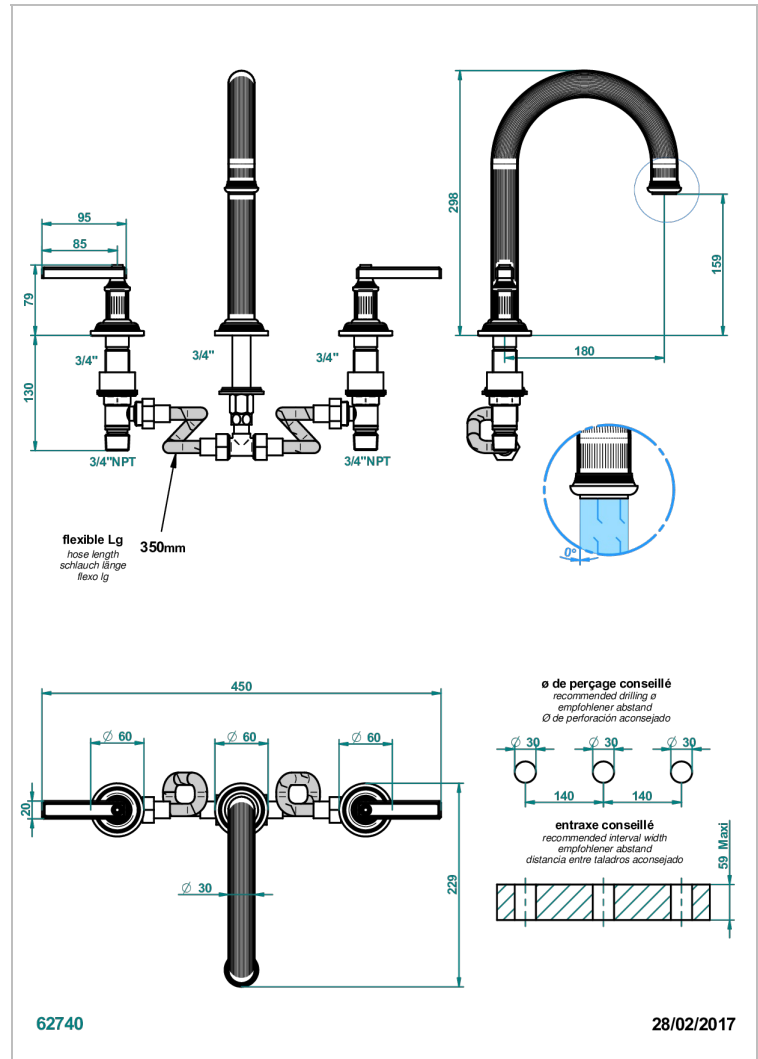

GRAND CENTRAL BLACK ONYX WITH LEVER HANDLES

U9N-25SGHUS

Roman tub set, high spout with 3/4" valves

CHARACTERISTIC

- Grand central Black Onyx with lever handles
- Roman tub set, high spout with 3/4" valves