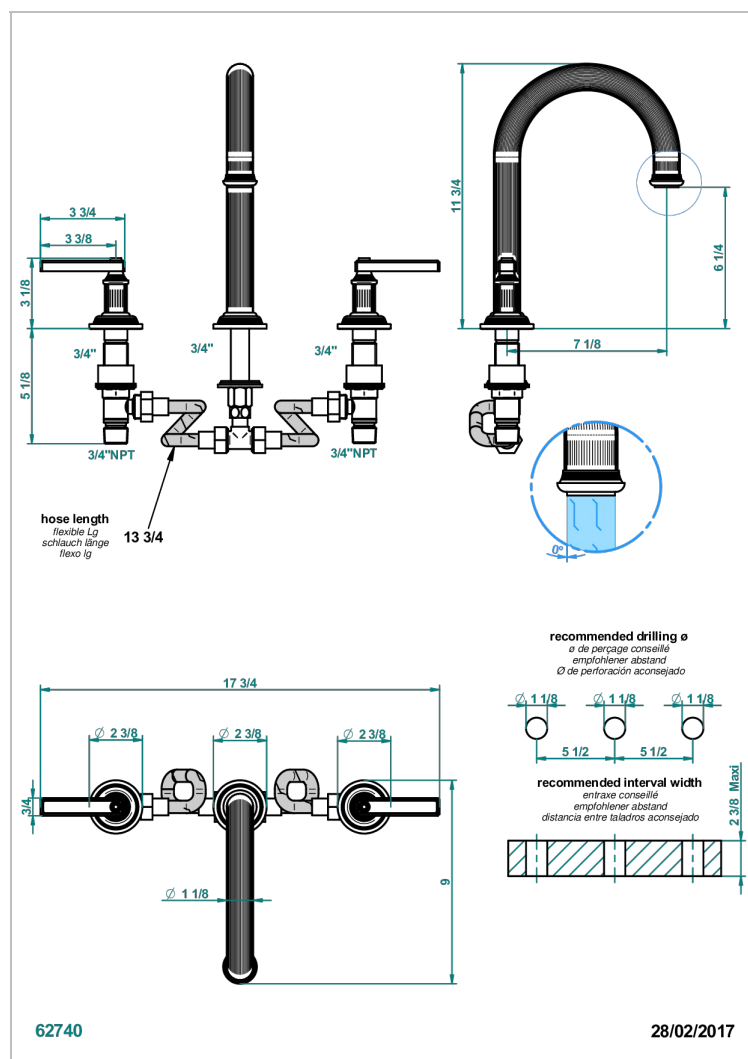

GRAND CENTRAL BLACK ONYX WITH LEVER HANDLES

U9N-25SGHUS

Roman tub set, high spout with 3/4" valves

CHARACTERISTIC

- Grand central Black Onyx with lever handles
- Roman tub set, high spout with 3/4" valves