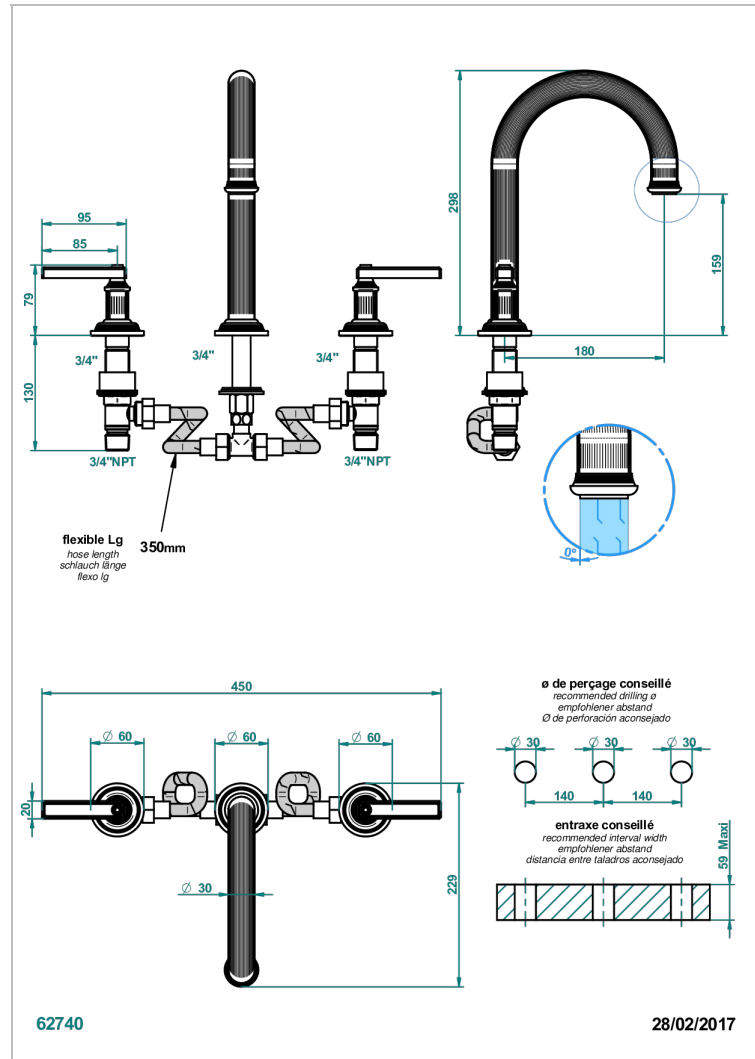

# GRAND CENTRAL BLACK ONYX WITH LEVER

U9N-25SGH

Rim mounted 3-hole bath mixer, super goliath high spout

## CHARACTERISTIC

- Grand central Black Onyx with lever
- Rim mounted 3-hole bath mixer, super goliath high spout