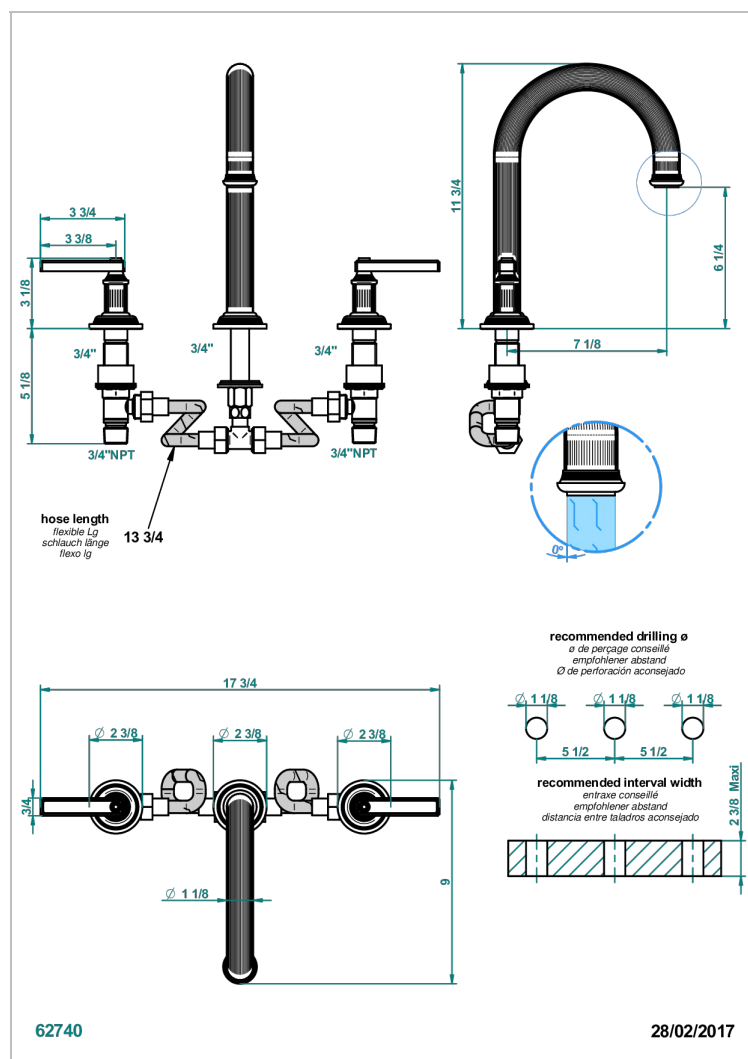

GRAND CENTRAL BLACK ONYX WITH LEVER

U9N-25SGH

Rim mounted 3-hole bath mixer, super goliath high spout

CHARACTERISTIC

- Grand central Black Onyx with lever
- Rim mounted 3-hole bath mixer, super goliath high spout