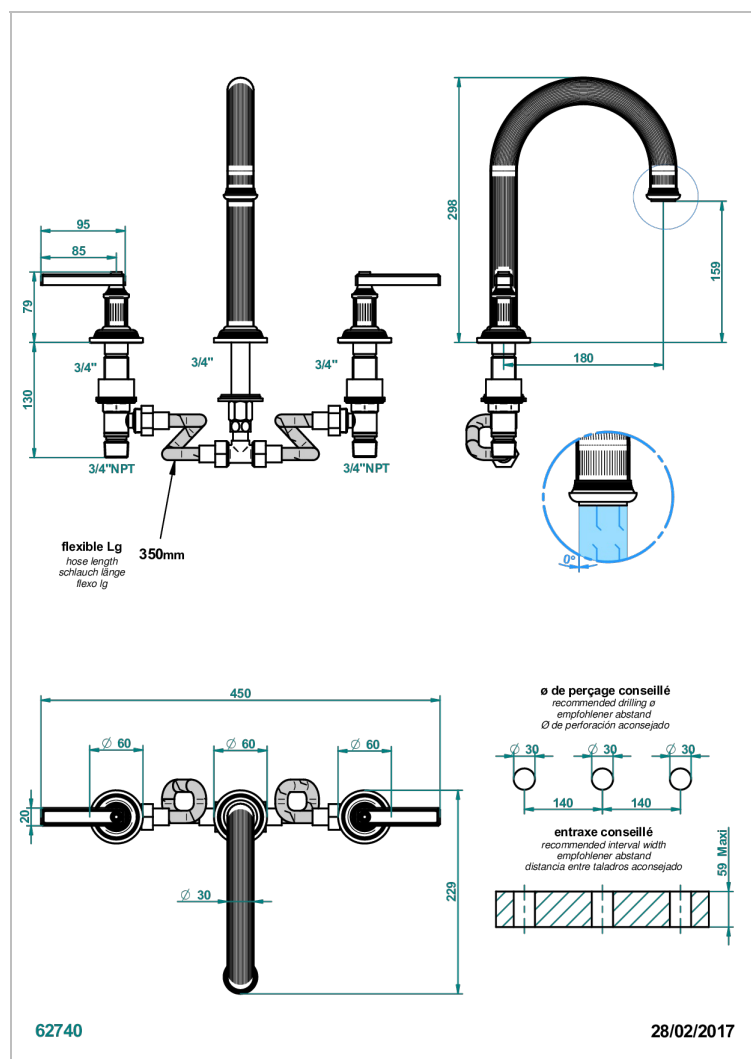

GRAND CENTRAL BLACK ONYX WITH LEVER

U9N-25SGH

Rim mounted 3-hole bath mixer, super goliath high spout

CHARACTERISTIC

- Grand central Black Onyx with lever
- Rim mounted 3-hole bath mixer, super goliath high spout