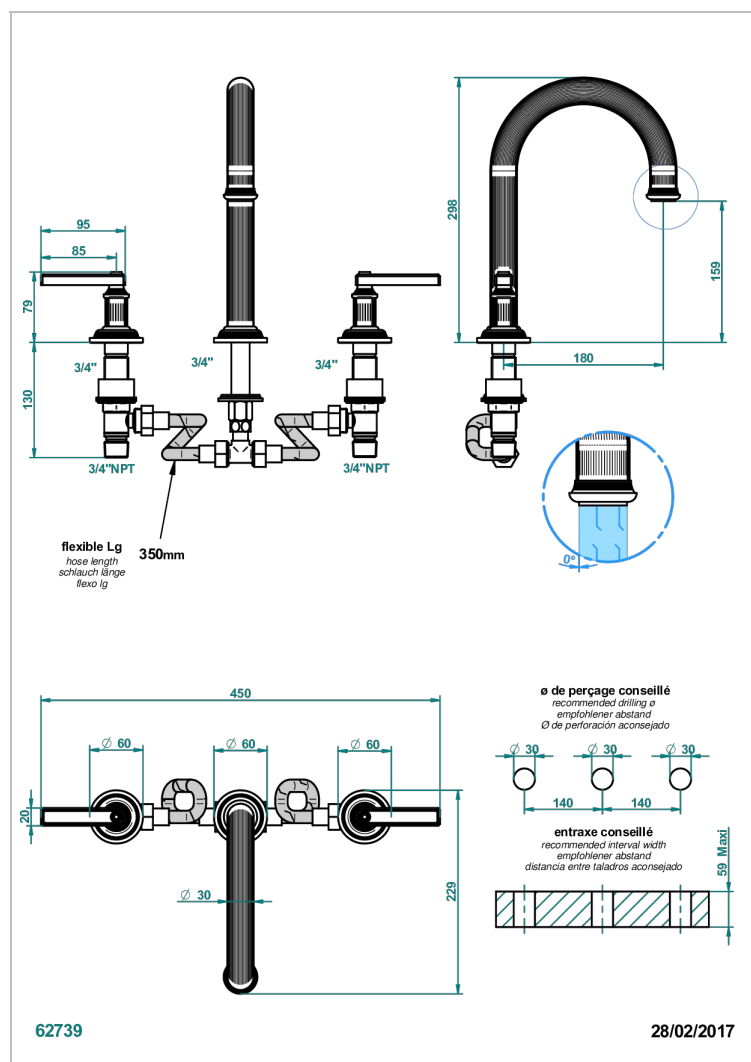

GRAND CENTRAL METAL WITH LEVER HANDLES

U9L-25SGHUS

Roman tub set, high spout with 3/4" valves

CHARACTERISTIC

- Grand central Metal with lever handles
- Roman tub set, high spout with 3/4" valves

AVAILABLE FINITIONS