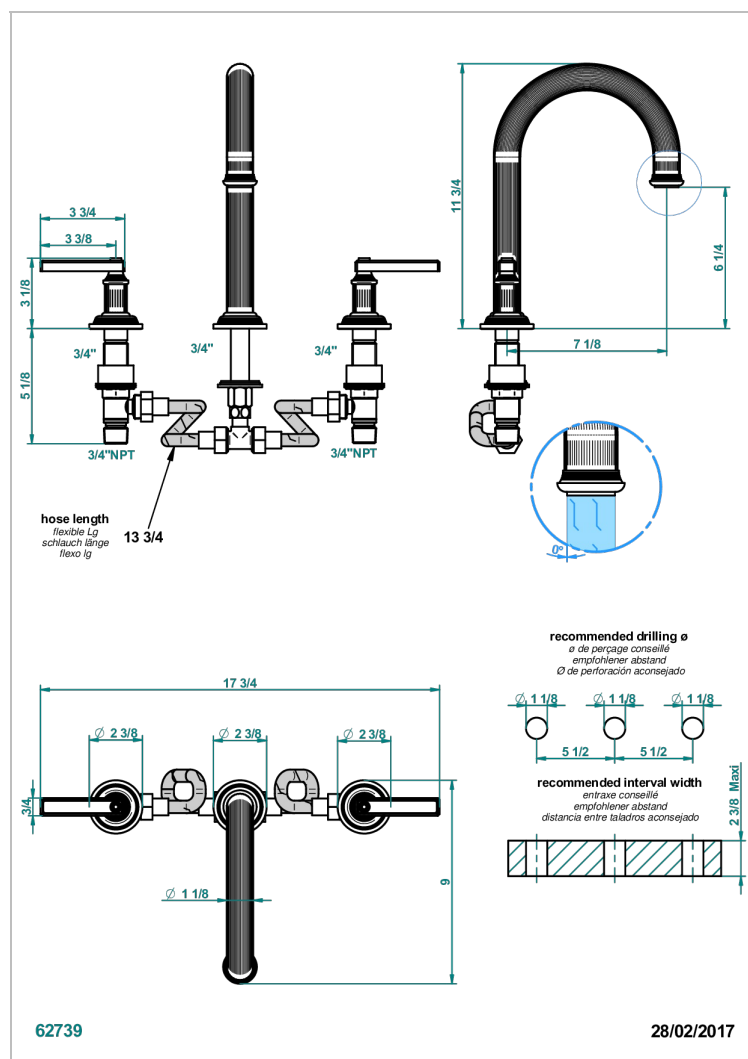

GRAND CENTRAL METAL WITH LEVER HANDLES

U9L-25SGHUS

Roman tub set, high spout with 3/4" valves

CHARACTERISTIC

- Grand central Metal with lever handles
- Roman tub set, high spout with 3/4" valves

AVAILABLE FINITIONS