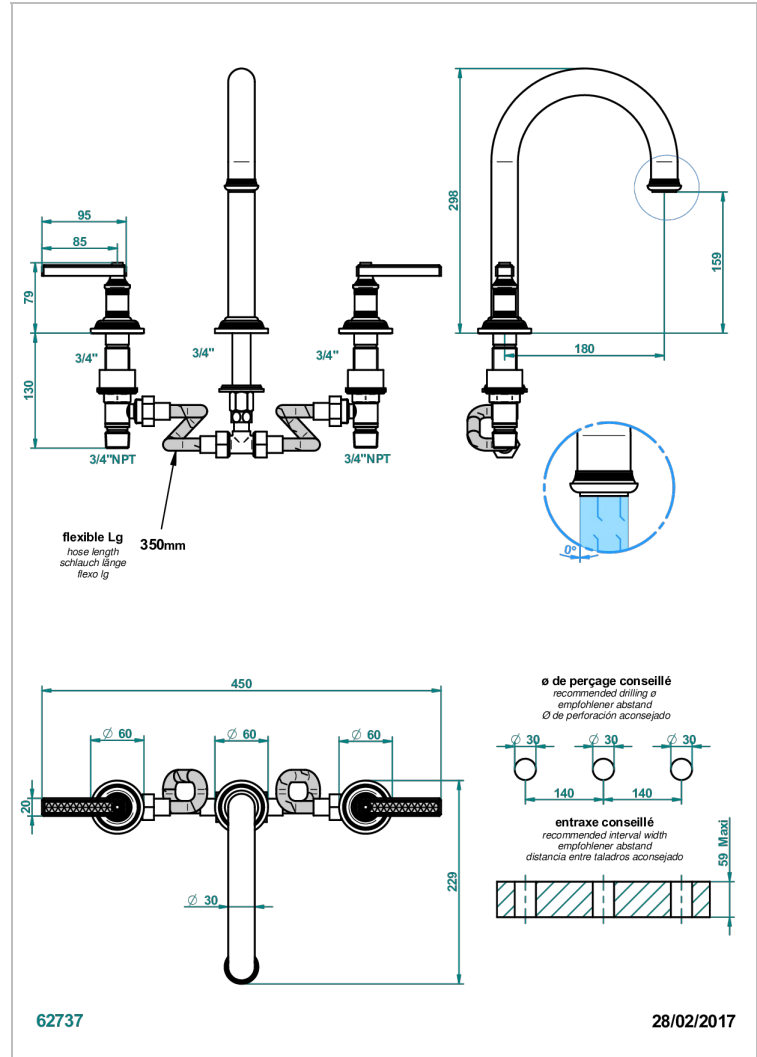

WEST COAST WITH GUILLOCHE DECOR WITH LEVER HANDLES

U9D-25SGHUS

Roman tub set, high spout with 3/4" valves

CHARACTERISTIC

- West coast with Guilloché decor with lever handles
- Roman tub set, high spout with 3/4" valves