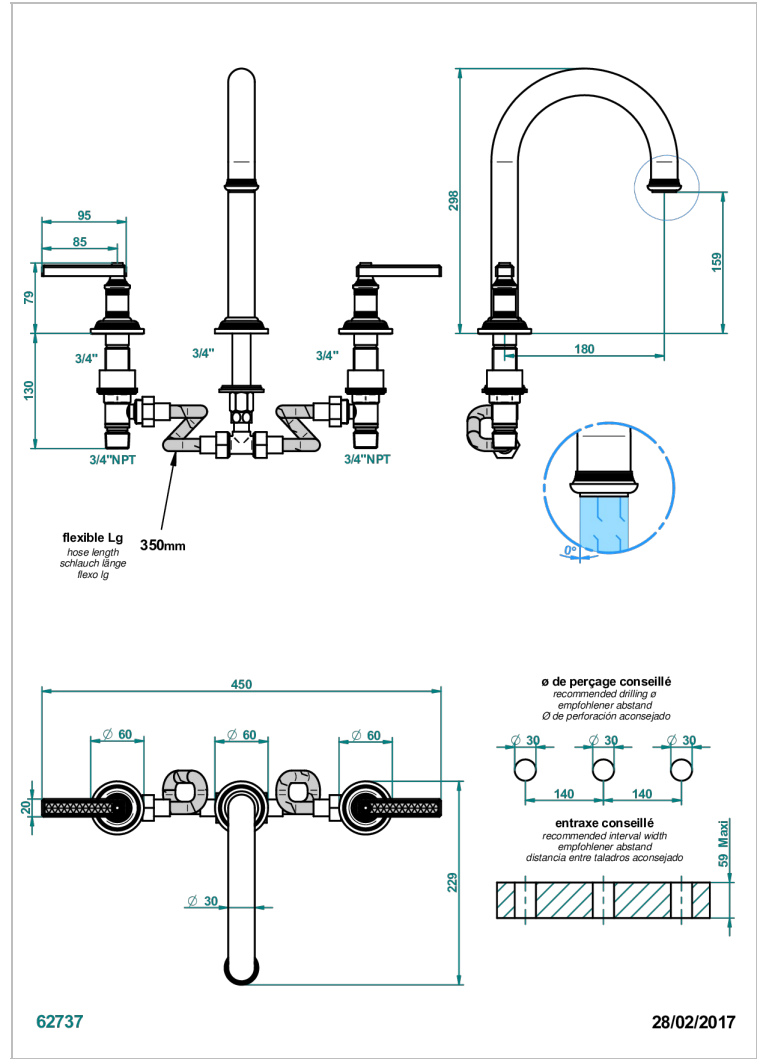

WEST COAST WITH GUILLOCHE DECOR WITH LEVER

U9D-25SGH

Rim mounted 3-hole bath mixer, super goliath high spout

CHARACTERISTIC

- West coast with Guilloché decor with lever
- Rim mounted 3-hole bath mixer, super goliath high spout