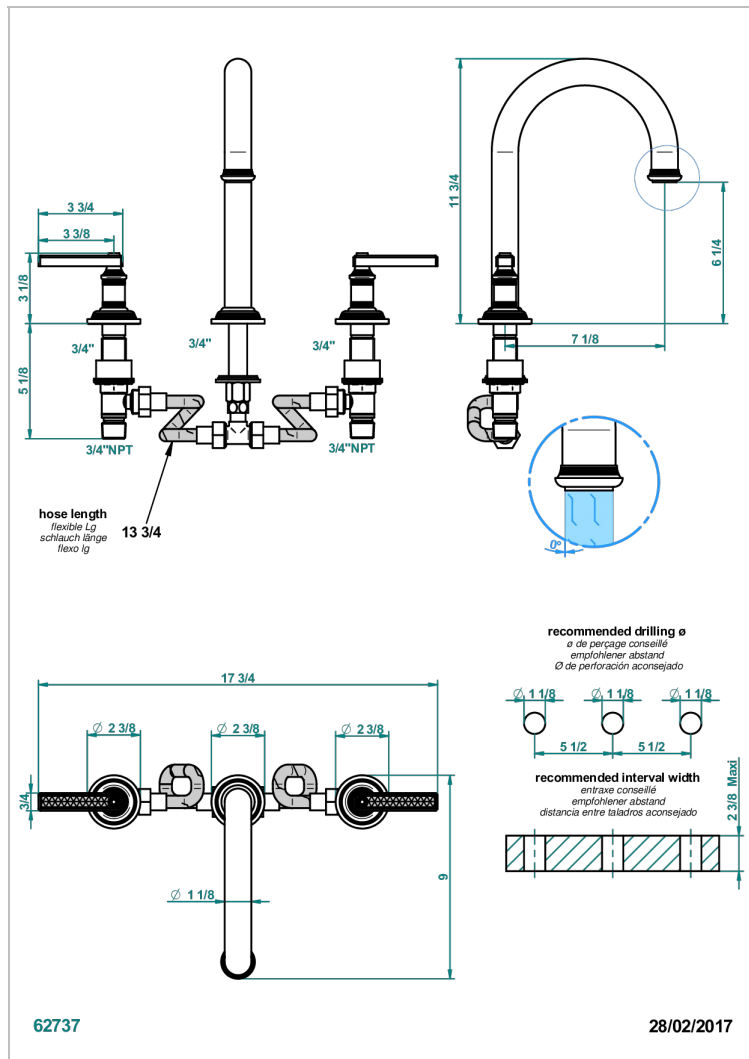

WEST COAST WITH GUILLOCHE DECOR WITH LEVER

U9D-25SGH

Rim mounted 3-hole bath mixer, super goliath high spout

CHARACTERISTIC

- West coast with Guilloché decor with lever
- Rim mounted 3-hole bath mixer, super goliath high spout