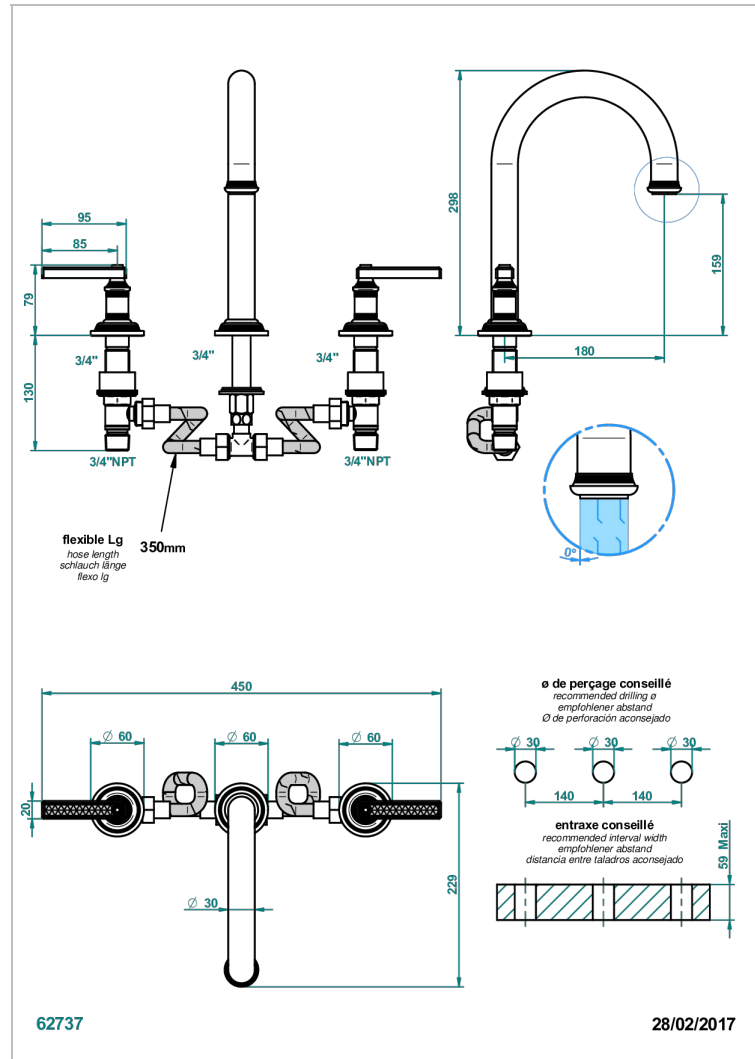

WEST COAST WITH GUILLOCHE DECOR WITH LEVER

U9D-25SGH

Rim mounted 3-hole bath mixer, super goliath high spout

CHARACTERISTIC

- West coast with Guilloché decor with lever
- Rim mounted 3-hole bath mixer, super goliath high spout