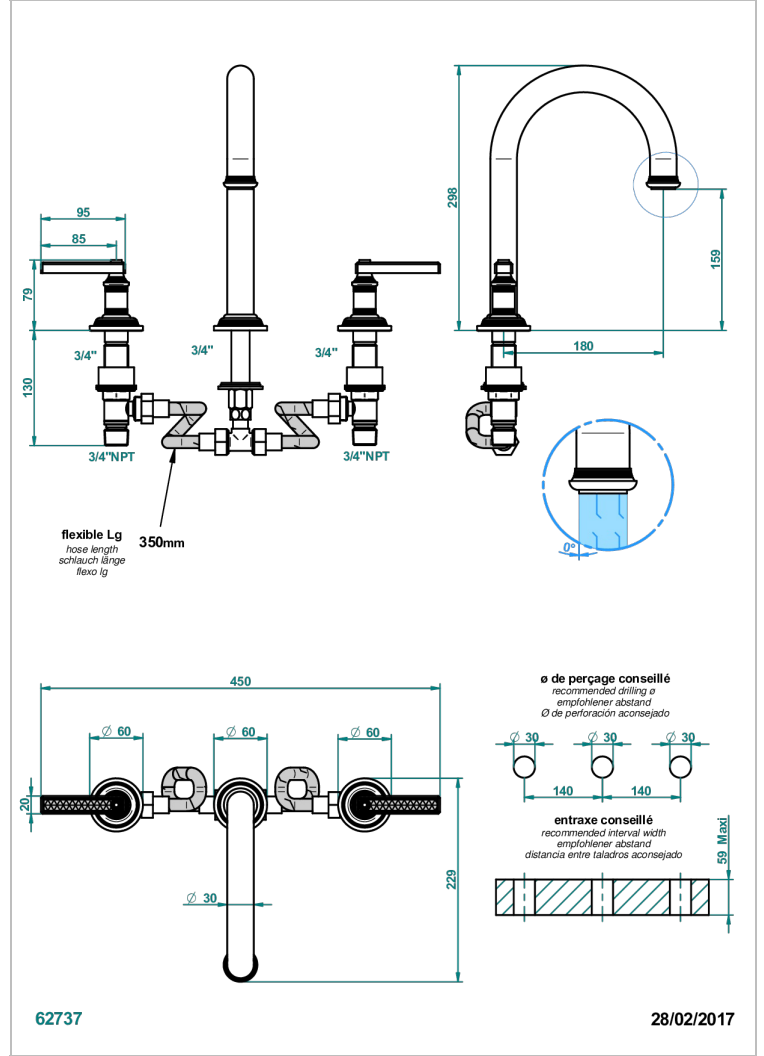

## 特色

- West coast with Guilloché decor with lever
- 超大喷嘴台式浴缸龙头，高款